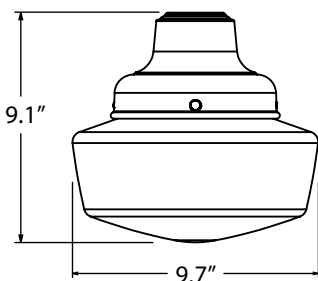

MOUNTING STYLE

CORD HUNG PENDANT (C)

SHOWN WITH: SMALL 10" GLASS

SEMI-FLUSH MOUNT (FSF)

CHAIN HUNG PENDANT (CN)

SHOWN WITH: LARGE 14" GLASS

GOOSENECK (G)

SHOWN WITH:
G26 GOOSENECK ARM
LARGE 10" GLASS

AVAILABLE GLASS SIZES

**SMALL 10" GLASS
(SCHCL10 & SCH10)**

**LARGE 14" GLASS
(SCHCL14 & SCH14)**

STEM MOUNT PENDANT (S)

SHOWN WITH: SMALL 10" GLASS

LIGHT SOURCE

All published luminaire photometric testing performed to IESNA LM-79-08 standards by a NVLAP accredited laboratory. Data is considered to be representative of the configurations shown, within the tolerances allowed by Lighting Facts. To obtain an IES file specific to your project, please contact the factory.