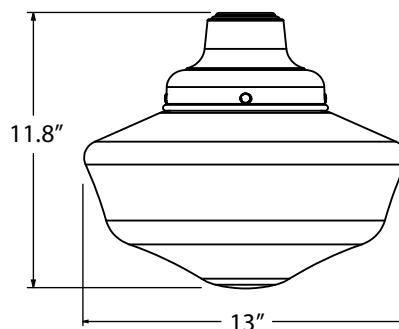

MOUNTING STYLE

CORD HUNG PENDANT (C)

SHOWN WITH: SMALL 10" GLASS

SEMI-FLUSH MOUNT (FSF)

CHAIN HUNG PENDANT (CN)

SHOWN WITH: LARGE 14" GLASS

GOOSENECK (G)

SHOWN WITH:
G26 GOOSENECK ARM
LARGE 10" GLASS

AVAILABLE GLASS SIZES

**SMALL 10" GLASS
(SCHCL10 & SCH10)**

**LARGE 14" GLASS
(SCHCL14 & SCH14)**

STEM MOUNT PENDANT (S)

SHOWN WITH: SMALL 10" GLASS

LIGHT SOURCE

All published luminaire photometric testing performed to IESNA LM-79-08 standards by a NVLAP accredited laboratory. Data is considered to be representative of the configurations shown, within the tolerances allowed by Lighting Facts. To obtain an IES file specific to your project, please contact the factory.

SPECIFICATIONS

MOUNTING

STEM
 1/2" Nominal (0.84" Actual), 6063 Aluminum Mounting Stem.
 Custom Lengths Available upon Request.

GOOSENECK
 1/2" Nominal (0.84" Actual), 6063 Aluminum Gooseneck.

FIXTURE & FINISHES