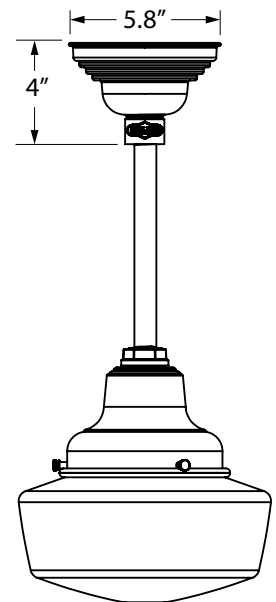

MOUNTING STYLE

CORD HUNG PENDANT (C)

SHOWN WITH: SMALL 10" GLASS

SEMI-FLUSH MOUNT (FSF)

CHAIN HUNG PENDANT (CN)

SHOWN WITH: LARGE 14" GLASS

GOOSENECK (G)

SHOWN WITH:
G26 GOOSENECK ARM
LARGE 10" GLASS

AVAILABLE GLASS SIZES

**SMALL 10" GLASS
(SCHCL10 & SCH10)**

**LARGE 14" GLASS
(SCHCL14 & SCH14)**

STEM MOUNT PENDANT (S)

SHOWN WITH: SMALL 10" GLASS

LIGHT SOURCE

All published luminaire photometric testing performed to IESNA LM-79-08 standards by a NVLAP accredited laboratory. Data is considered to be representative of the configurations shown, within the tolerances allowed by Lighting Facts. To obtain an IES file specific to your project, please contact the factory.

SPECIFICATIONS

MOUNTING

STEM
 1/2" Nominal (0.84" Actual), 6063 Aluminum Mounting Stem.
 Custom Lengths Available upon Request.

GOOSENECK
 1/2" Nominal (0.84" Actual), 6063 Aluminum Gooseneck.

FIXTURE & FINISHES