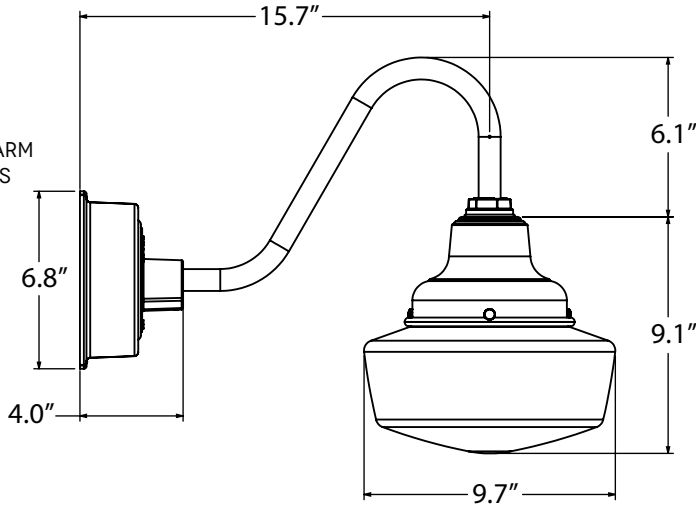

MOUNTING STYLE

CORD HUNG PENDANT (C)

SHOWN WITH: SMALL 10" GLASS

SEMI-FLUSH MOUNT (FSF)

CHAIN HUNG PENDANT (CN)

SHOWN WITH: LARGE 14" GLASS

GOOSENECK (G)

SHOWN WITH:
G26 GOOSENECK ARM
LARGE 10" GLASS

AVAILABLE GLASS SIZES

**SMALL 10" GLASS
(SCHCL10 & SCH10)**

**LARGE 14" GLASS
(SCHCL14 & SCH14)**

STEM MOUNT PENDANT (S)

SHOWN WITH: SMALL 10" GLASS

LIGHT SOURCE

All published luminaire photometric testing performed to IESNA LM-79-08 standards by a NVLAP accredited laboratory. Data is considered to be representative of the configurations shown, within the tolerances allowed by Lighting Facts. To obtain an IES file specific to your project, please contact the factory.