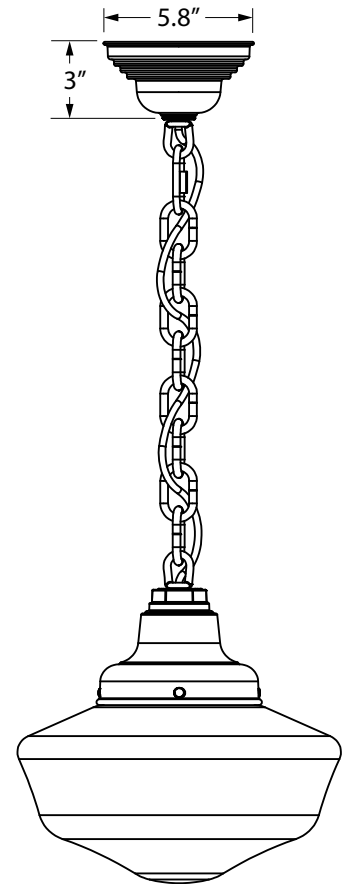

MOUNTING STYLE

CORD HUNG PENDANT (C)

SHOWN WITH: SMALL 10" GLASS

SEMI-FLUSH MOUNT (FSF)

CHAIN HUNG PENDANT (CN)

SHOWN WITH: LARGE 14" GLASS

GOOSENECK (G)

SHOWN WITH:
G26 GOOSENECK ARM
LARGE 10" GLASS

AVAILABLE GLASS SIZES

**SMALL 10" GLASS
(SCHCL10 & SCH10)**

**LARGE 14" GLASS
(SCHCL14 & SCH14)**

STEM MOUNT PENDANT (S)

SHOWN WITH: SMALL 10" GLASS

LIGHT SOURCE

All published luminaire photometric testing performed to IESNA LM-79-08 standards by a NVLAP accredited laboratory. Data is considered to be representative of the configurations shown, within the tolerances allowed by Lighting Facts. To obtain an IES file specific to your project, please contact the factory.