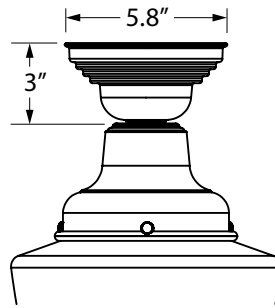

SEMI-FLUSH MOUNT (FSF)