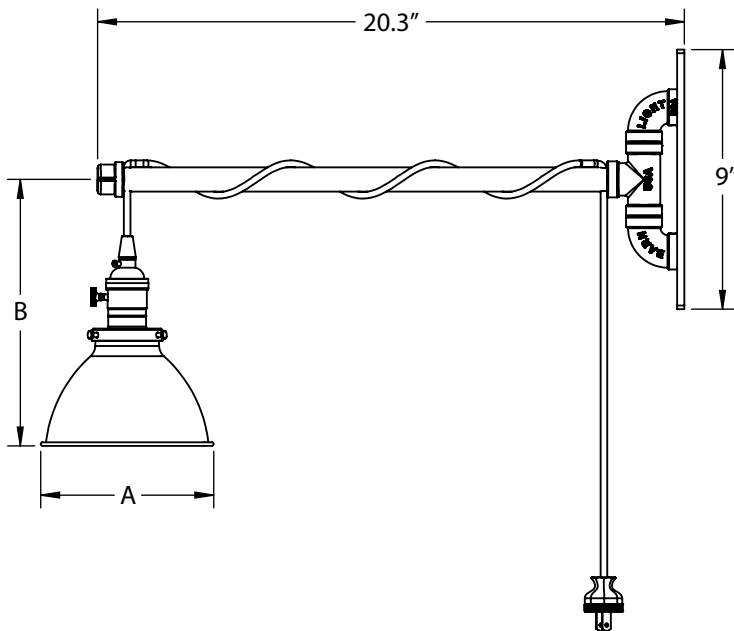

REV 07.05.18

THE GETTY SWING ARM SCNCE

BARN LIGHT WALL SCNCE COLLECTION

Max Weight: 10.0 lbs

PROJECT NAME _____

PROJECT TYPE _____

SPS-0233

BLE - L - WL005 - _____ - _____ - _____ - _____ - _____
A B C D E

IMPORTANT: (1) All Powder Coat finished shades, Galvanized excluded, feature a white interior

DIMENSIONAL DRAWING

SHADE SIZE	DIAMETER (A)	HEIGHT (B)
DBG6	6"	9"
DBG8	8"	11"
DBG10	10"	12"

SOCKET FINISH & SWITCH