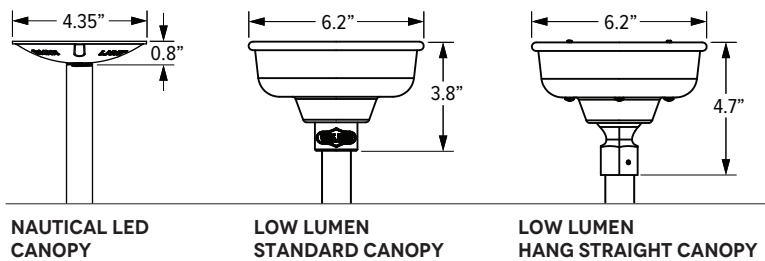

LOW LUMEN CANOPY OPTIONS SUITABLE WITH 850 & 1250 LUMENS