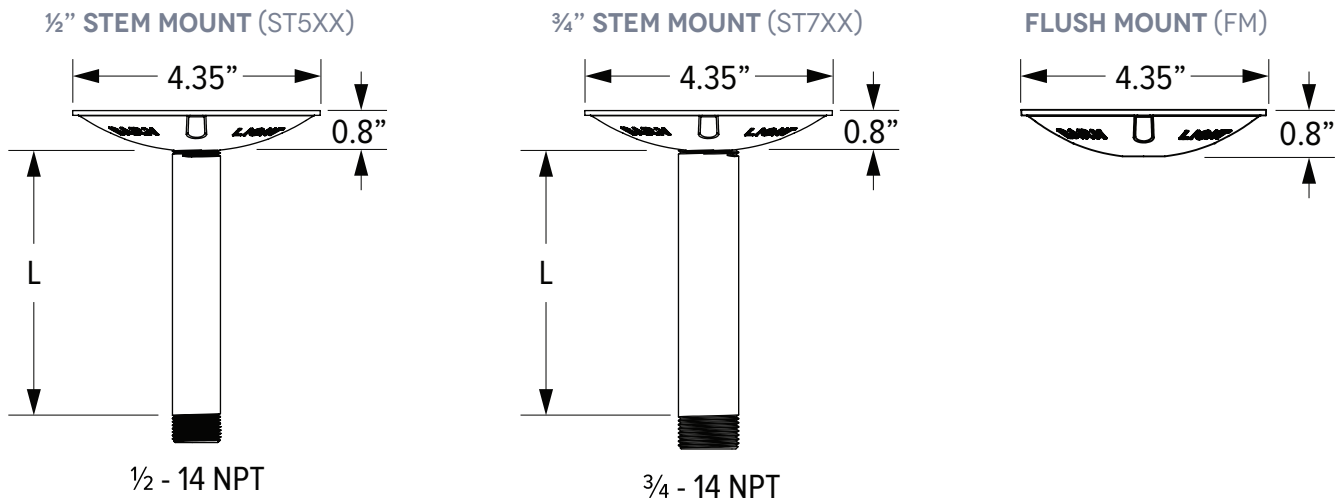

# LED STEM & FLUSH MOUNT PENDANTS

MKT-0015, REV B

Coupling the durability of stem mountings with the efficiency and performance of LED technology, this assortment of pendants is among the most versatile options available. Hidden behind a sturdy stem, the fixture's wires and LED components are fully protected from the conditions they face in high-traffic areas and wet locations. The Flush Mounting secures the shade squarely against the ceiling, reducing the fixture's profile in tighter areas. A hang straight canopy suspends the stem mounting at its natural angle on ceilings sloped up to 25 degrees. Please Note: Standard LED Fixtures and Nautical LED Lights incorporate different canopies.

CODE	LENGTH (L)
ST506	6"
ST512	12"
ST518	18"
ST524	24"
ST536	36"
ST542	42"
ST548	48"

CODE	LENGTH (L)
ST706	6"
ST712	12"
ST718	18"
ST724	24"
ST736	36"
ST742	42"
ST748	48"

## LOW LUMEN CANOPY OPTIONS SUITABLE WITH 850 & 1250 LUMENS