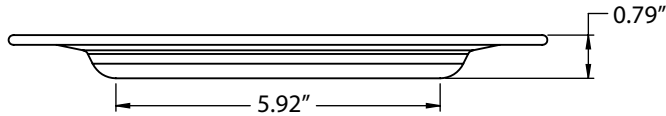

REV 10.01.18
SET OF 4 - ENAMELWARE BREAKFAST PLATES
BARN LIGHT DINNERWARE COLLECTION
Max Weight: 10.0 lbs

PROJECT NAME _____
PROJECT TYPE _____

SPS-0376

BLE - PLATE1 - SOLID - _____ - _____
A B

Order Example: BLE - PLATE1 - SOLID - 350 - 250

A - BOTTOM FINISH

PORCELAIN FINISHES:

- **150** Black
- **250** White
- **350** Vintage Green
- **355** Jadite
- **550** Yellow
- **650** Bronze
- **750** Cobalt Blue
- **765** Delphite Blue
- **850** Graphite
- **950** Metallic Chrome

B - TOP FINISH

PORCELAIN FINISHES:

- **150** Black
- **250** White
- **350** Vintage Green
- **355** Jadite
- **550** Yellow
- **650** Bronze
- **750** Cobalt Blue
- **765** Delphite Blue
- **850** Graphite
- **950** Metallic Chrome

IMPORTANT:

DIMENSIONAL DRAWING

SPECIFICATIONS

CERTIFICATIONS

MADE TO ORDER
All Dinnerware Is Specifically Made According to a Customer's Specifications and No Two Pieces Are Alike

PASSING RESULTS FOR THE FOLLOWING THIRD PARTY TESTS
US FDA CPG 545.450 and CPG 545.400 Extractable Lead and Cadmium. California Proposition 65, Tableware and Safety Program, Leachable Lead and Cadmium. FDA 21 CFR 175.300, Resinous and Polymeric Coatings.

DISHWASHER & OVEN SAFE
While Dishwasher Safe, Barn Light Recommends Avoiding Harsh Detergents and Crowding in the Dishwasher. All Dinnerware Is Oven Safe up to 450° F/232° C.

DESIGN & FINISHES

MADE IN THE USA
Manufactured and Hand-Crafted in Our 60,000 Square Foot Facility Located in Titusville, FL

CONSTRUCTION
Hand-Spun from 20 Guage Sheet Metal Therefore Not Suitable for Microwave Use

PORCELAIN FINISHES
Applied by Hand and Fired in a High Temperature Oven