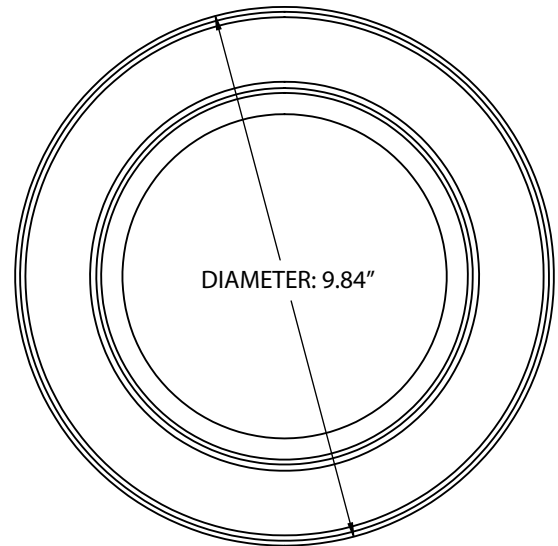

REV 10.01.18
SET OF 4 - ENAMELWARE BREAKFAST PLATES
BARN LIGHT DINNERWARE COLLECTION
Max Weight: 10.0 lbs

PROJECT NAME _____
PROJECT TYPE _____

SPS-0376

BLE - PLATE1 - SOLID - _____ - _____
A B

Order Example: BLE - PLATE1 - SOLID - 350 - 250

A - BOTTOM FINISH

PORCELAIN FINISHES:

- **150** Black
- **250** White
- **350** Vintage Green
- **355** Jadite
- **550** Yellow
- **650** Bronze
- **750** Cobalt Blue
- **765** Delphite Blue
- **850** Graphite
- **950** Metallic Chrome

B - TOP FINISH

PORCELAIN FINISHES:

- **150** Black
- **250** White
- **350** Vintage Green
- **355** Jadite
- **550** Yellow
- **650** Bronze
- **750** Cobalt Blue
- **765** Delphite Blue
- **850** Graphite
- **950** Metallic Chrome

IMPORTANT:

DIMENSIONAL DRAWING

SPECIFICATIONS

CERTIFICATIONS

MADE TO ORDER
All Dinnerware Is Specifically Made According to a Customer's Specifications and No Two Pieces Are Alike

PASSING RESULTS FOR THE FOLLOWING THIRD PARTY TESTS
US FDA CPG 545.450 and CPG 545.400 Extractable Lead and Cadmium. California Proposition 65, Tableware and Safety Program, Leachable Lead and Cadmium. FDA 21 CFR 175.300, Resinous and Polymeric Coatings.

DISHWASHER & OVEN SAFE
While Dishwasher Safe, Barn Light Recommends Avoiding Harsh Detergents and Crowding in the Dishwasher. All Dinnerware Is Oven Safe up to 450° F/232° C.

DESIGN & FINISHES

MADE IN THE USA
Manufactured and Hand-Crafted in Our 60,000 Square Foot Facility Located in Titusville, FL

CONSTRUCTION
Hand-Spun from 20 Guage Sheet Metal Therefore Not Suitable for Microwave Use

PORCELAIN FINISHES
Applied by Hand and Fired in a High Temperature Oven