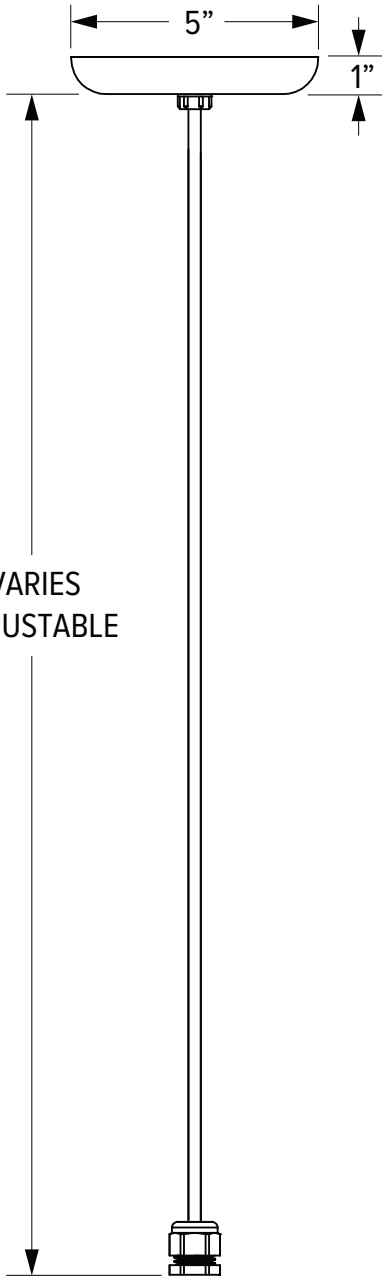

CORD HUNG PENDANTS

Numerous cord options contribute additional style to our pendant lights. Colorful options add playfulness and personality to the pendant’s aesthetic while black and white cords take on a more subdued role in the fixture’s design. Certain cords receive a rating for “damp” locations — meaning they can be exposed to moisture in the air but not direct contact with water. Other cords are limited to interior spaces.

CSA LISTED CORD OPTIONS

Damp or Dry Locations

SBK Standard Black Cord

CSB Black Cloth Cord

CSR Red Cloth Cord

CSBW Black & White Cloth Cord

CSGW Gold & White Cloth Cord

CSBG Black & Gold Cloth Cord

SWH Standard White Cord

CSW White Cloth Cord

CSRW Red & White Cloth Cord

CSBP Black & Pink Cloth Cord

CSUW Blue & White Cloth Cord

CSBB Black & Brown Chevron Cloth Cord

NON-CSA LISTED CORD OPTIONS

Dry Locations Only

TPT Putty Cotton Twist Cord

TRW Red & White Cotton Twist Cord

TRD Red Cotton Twist Cord