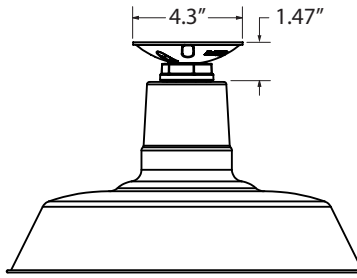

FLUSH MOUNT (F)