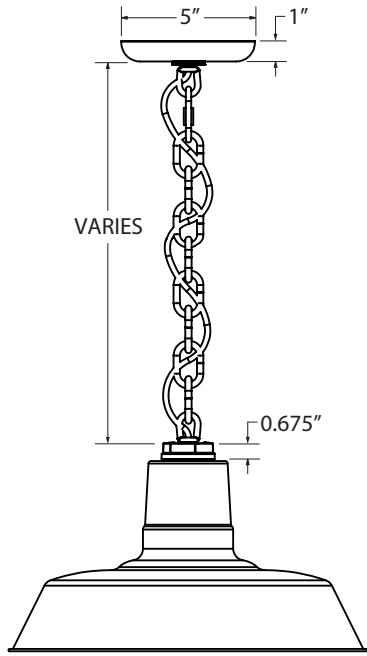

MOUNTING STYLE

CHAIN HUNG PENDANT (CN)