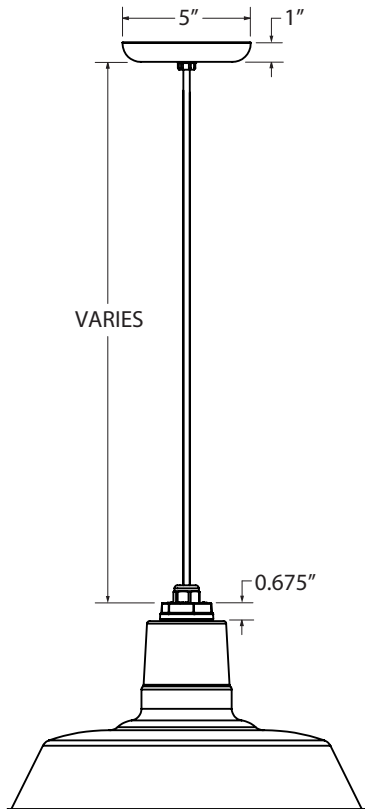

K - LIGHT SOURCE

- E26** 200 Watt Max
- GU24** 23 Watt Max¹²

IMPORTANT: (1) Not available in Natural Metals (2) Not available in Porcelain Enamel (3) All Porcelain Enamel finished shades feature a white interior and a black outer rim (4) All Powder Coat finished shades, Galvanized excluded, feature a white interior (5) Acrylic Diffuser accessory reduces incandescent wattage to 60W (6) Guard and Glass accessory reduces incandescent wattage to 100W Max and GU24 Bi-Pin to 18W Max (7) Not available with the Guard & Glass Accessory (8) Wire Cage not available with select size (9) Only applicable if Chain Hung Mounting Style selected in Section A, select NA if another Mounting Style is selected (10) Natural Metals have a longer estimated manufacturing time, please check the website for exact lead time. There are no returns accepted on Natural Metals (11) Only applicable if Stem Mounting Style is selected in Section A (12) Not available with Acrylic Diffuser accessory (13) Fixture is UL Listed for Damp Locations with Acrylic Diffuser (14) Not compatible with 16" shade size and larger (15) Not available with twist cord

MOUNTING STYLE

CHAIN HUNG PENDANT (CN)

FLUSH MOUNT (F)

STEM MOUNT PENDANT (S)

CORD HUNG PENDANT (C)

GOOSENECK (G)

LUMINAIRE DIMENSIONS

SHOWN WITH: OPTIONAL GUARD & GLASS ACCESSORY

SHADE CODE	HEIGHT (A)	DIAMETER (B)	EXTENSION (C)
WHS12	7"	12"	5.1"
WHS14	7.5"	14"	4.8"
WHS16	7.75"	16"	4.4"
WHS18	8.5"	18"	3.6"
WHS20	9.25"	20"	2.9"
WHS24	10.75"	24"	0.9"
WHS28	11"	28"	0.5"

SPECIFICATIONS