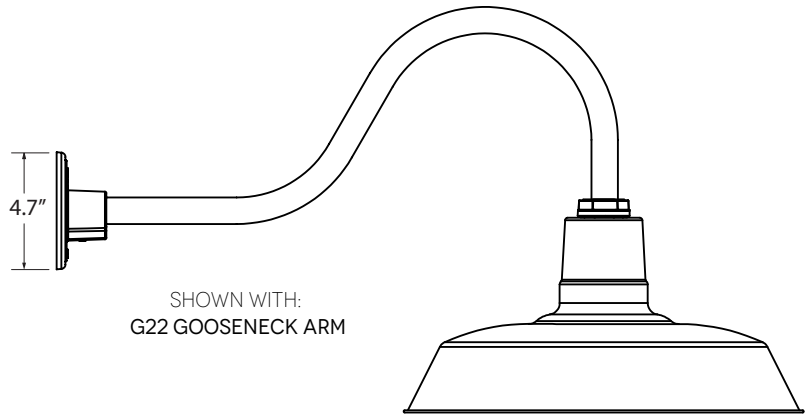

MOUNTING STYLE

CHAIN HUNG PENDANT (CN)

FLUSH MOUNT (F)

STEM MOUNT PENDANT (S)

CORD HUNG PENDANT (C)

GOOSENECK (G)

LUMINAIRE DIMENSIONS

SHOWN WITH: OPTIONAL GUARD & GLASS ACCESSORY