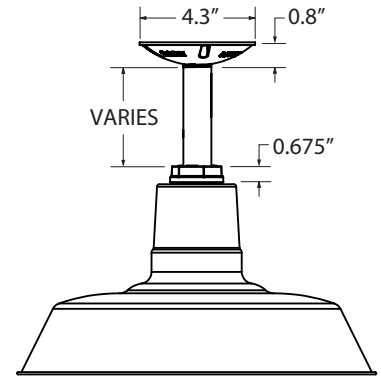

MOUNTING STYLE

CHAIN HUNG PENDANT (CN)

FLUSH MOUNT (F)

STEM MOUNT PENDANT (S)

CORD HUNG PENDANT (C)

GOOSENECK (G)

LUMINAIRE DIMENSIONS

SHOWN WITH: OPTIONAL GUARD & GLASS ACCESSORY

SHADE CODE	HEIGHT (A)	DIAMETER (B)	EXTENSION (C)
WHS12	7"	12"	5.1"
WHS14	7.5"	14"	4.8"
WHS16	7.75"	16"	4.4"
WHS18	8.5"	18"	3.6"
WHS20	9.25"	20"	2.9"
WHS24	10.75"	24"	0.9"
WHS28	11"	28"	0.5"

SPECIFICATIONS