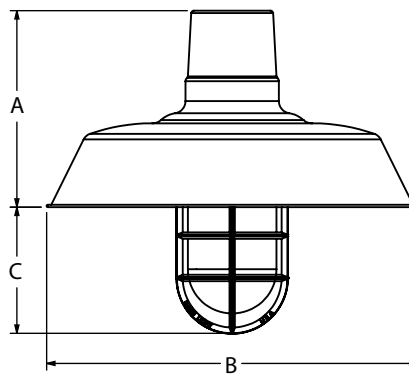

MOUNTING STYLE

CHAIN HUNG PENDANT (CN)

FLUSH MOUNT (F)

STEM MOUNT PENDANT (S)

CORD HUNG PENDANT (C)

GOOSENECK (G)

LUMINAIRE DIMENSIONS

SHOWN WITH: OPTIONAL GUARD & GLASS ACCESSORY

SHADE CODE	HEIGHT (A)	DIAMETER (B)	EXTENSION (C)
WHS12	7"	12"	5.1"
WHS14	7.5"	14"	4.8"
WHS16	7.75"	16"	4.4"
WHS18	8.5"	18"	3.6"
WHS20	9.25"	20"	2.9"
WHS24	10.75"	24"	0.9"
WHS28	11"	28"	0.5"

SPECIFICATIONS