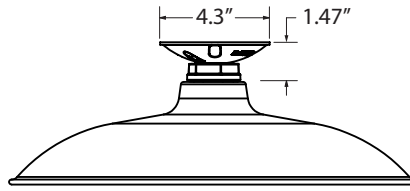

FLUSH MOUNT (F)