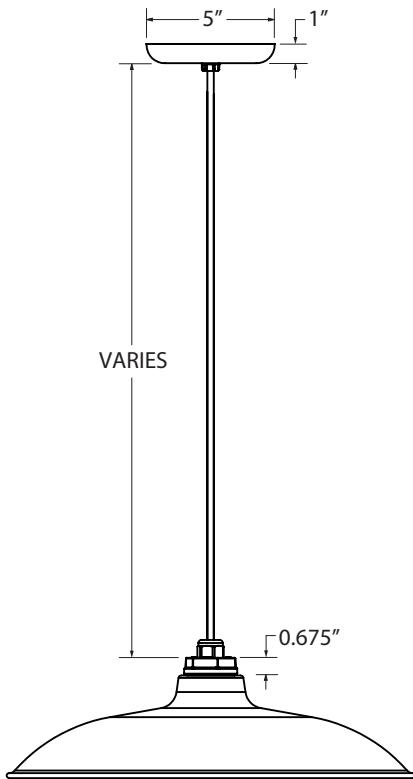

**MOUNTING STYLE**

**CHAIN HUNG PENDANT (CN)**

**FLUSH MOUNT (F)**

**STEM MOUNT PENDANT (S)**

**CORD HUNG PENDANT (C)**

**GOOSENECK (G)**

SHOWN WITH: G13 GOOSENECK ARM

**LUMINAIRE DIMENSIONS**

SHADE CODE	HEIGHT (A)	DIAMETER (B)
SBS10	3.25"	10"
SBS12	3.25"	12"
SBS14	3.50"	14"
SBS16	3.75"	16"

**SPECIFICATIONS**

**MOUNTING**

**STEM**  
 1/2" Nominal (0.84" Actual) or 3/4" Nominal (1.05" Actual) Sch 40, 6063 Aluminum Mounting Stem. Custom Lengths Available upon Request.