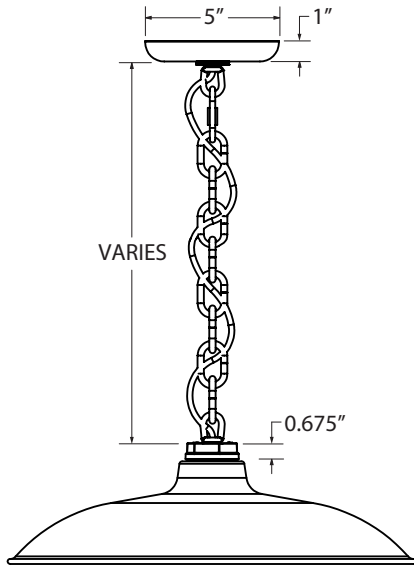

MOUNTING STYLE

CHAIN HUNG PENDANT (CN)