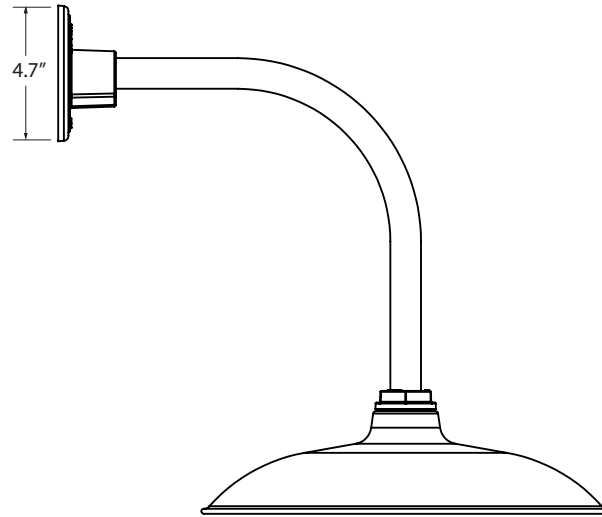

**MOUNTING STYLE**

**CHAIN HUNG PENDANT (CN)**

**FLUSH MOUNT (F)**

**STEM MOUNT PENDANT (S)**

**CORD HUNG PENDANT (C)**

**GOOSENECK (G)**

SHOWN WITH: G13 GOOSENECK ARM

**LUMINAIRE DIMENSIONS**

SHADE CODE	HEIGHT (A)	DIAMETER (B)
SBS10	3.25"	10"
SBS12	3.25"	12"
SBS14	3.50"	14"
SBS16	3.75"	16"

**SPECIFICATIONS**

**MOUNTING**

**STEM**  
 1/2" Nominal (0.84" Actual) or 3/4" Nominal (1.05" Actual) Sch 40, 6063 Aluminum Mounting Stem. Custom Lengths Available upon Request.