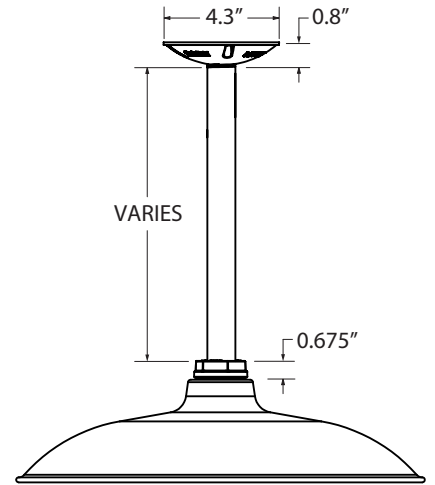

**MOUNTING STYLE**

**CHAIN HUNG PENDANT (CN)**

**FLUSH MOUNT (F)**

**STEM MOUNT PENDANT (S)**

**CORD HUNG PENDANT (C)**

**GOOSENECK (G)**

SHOWN WITH: G13 GOOSENECK ARM

**LUMINAIRE DIMENSIONS**

SHADE CODE	HEIGHT (A)	DIAMETER (B)
SBS10	3.25"	10"
SBS12	3.25"	12"
SBS14	3.50"	14"
SBS16	3.75"	16"

**SPECIFICATIONS**

**MOUNTING**

**STEM**  
 1/2" Nominal (0.84" Actual) or 3/4" Nominal (1.05" Actual) Sch 40, 6063 Aluminum Mounting Stem. Custom Lengths Available upon Request.