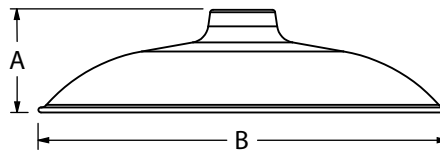

**MOUNTING STYLE**

**CHAIN HUNG PENDANT (CN)**

**FLUSH MOUNT (F)**

**STEM MOUNT PENDANT (S)**

**CORD HUNG PENDANT (C)**

**GOOSENECK (G)**

SHOWN WITH: G13 GOOSENECK ARM

**LUMINAIRE DIMENSIONS**

SHADE CODE	HEIGHT (A)	DIAMETER (B)
SBS10	3.25"	10"
SBS12	3.25"	12"
SBS14	3.50"	14"
SBS16	3.75"	16"

**SPECIFICATIONS**

**MOUNTING**

**STEM**  
 1/2" Nominal (0.84" Actual) or 3/4" Nominal (1.05" Actual) Sch 40, 6063 Aluminum Mounting Stem. Custom Lengths Available upon Request.