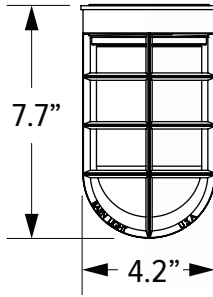

CGG Standard Cast Guard