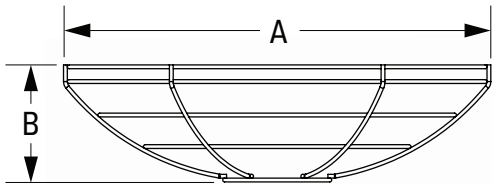

## WIRE CAGE

Not Applicable with Guard and Glass

WC Wire Cage

DIAMETER (A)	HEIGHT (B)
8"	2.7"
10"	2.9"
11"	3.2"
12"	3.4"
13"	3.7"
14"	3.9"
15"	4.2"
16"	4.4"
17"	4.7"
18"	4.9"
20"	5"