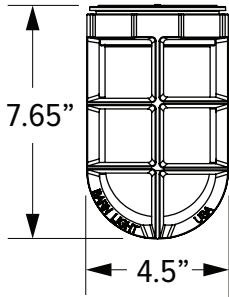

ACCESSORIES TO IMPRESS

MKT-0021, REV A

Different accessories completely alter the look and feel of a light. By selecting a durable cast guard and glass or a rugged wire cage, our lights take on a trendy industrial character. Not only are these accessories stylish, but they also protect the bulb in commercial or industrial settings!

GUARD OPTIONS

TGG Heavy Duty Cast Guard