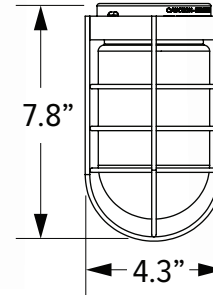

WGG Wire Guard