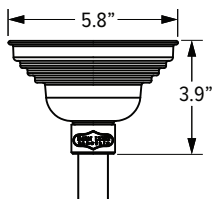

1/2" STEM MOUNT (ST5XX)

1/2 - 14 NPT

CODE	LENGTH (L)
ST503	3"
ST506	6"
ST512	12"
ST518	18"
ST524	24"
ST536	36"
ST548	48"

3/4" STEM MOUNT (ST7XX)

3/4 - 14 NPT

CODE	LENGTH (L)
ST703	3"
ST706	6"
ST712	12"
ST718	18"
ST724	24"
ST736	36"
ST748	48"

Please Note: 3/4" Stem Mount not available in Low Lumen LED

LOW LUMEN CANOPY OPTIONS

SUITABLE WITH 850 & 1250 LUMENS

LOW LUMEN STANDARD CANOPY

LOW LUMEN HANG STRAIGHT CANOPY

HIGH LUMEN CANOPY OPTIONS

SUITABLE WITH 3400-6500 LUMENS