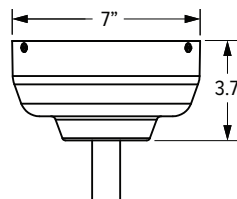

1/2" STEM MOUNT (ST5XX)

1/2 - 14 NPT

CODE	LENGTH (L)
ST503	3"
ST506	6"
ST512	12"
ST518	18"
ST524	24"
ST536	36"
ST548	48"

3/4" STEM MOUNT (ST7XX)

3/4 - 14 NPT

CODE	LENGTH (L)
ST703	3"
ST706	6"
ST712	12"
ST718	18"
ST724	24"
ST736	36"
ST748	48"

Please Note: 3/4" Stem Mount not available in Low Lumen LED

LOW LUMEN CANOPY OPTIONS

SUITABLE WITH 850 & 1250 LUMENS

LOW LUMEN STANDARD CANOPY

LOW LUMEN HANG STRAIGHT CANOPY

HIGH LUMEN CANOPY OPTIONS

SUITABLE WITH 3400-6500 LUMENS