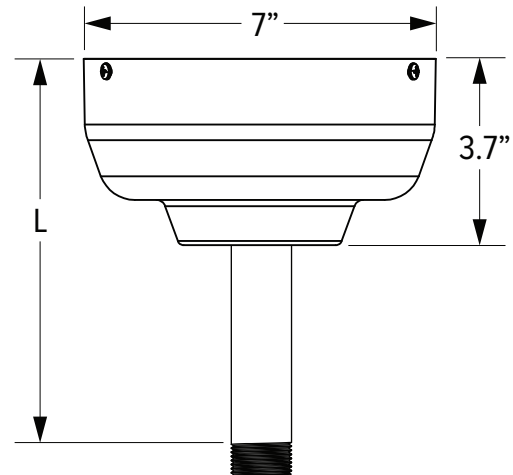

SCHOOLHOUSE LED STEM MOUNT PENDANTS

MKT-0017, REV A

Bridging classic designs and modern technological advances, LED Schoolhouse Stem Mounts feature iconic glass shades and energy-saving efficiency. By integrating the fixture's wires and high-performance LEDs into its design, the pendant is fully protected in damp locations and commercial settings. The canopies used for low lumen lights occupy a smaller profile while high lumen fixtures require a larger, more substantial canopy.

1/2" STEM MOUNT (ST5XX)

1/2 - 14 NPT

CODE	LENGTH (L)
ST503	3"
ST506	6"
ST512	12"
ST518	18"
ST524	24"
ST536	36"
ST548	48"

3/4" STEM MOUNT (ST7XX)

3/4 - 14 NPT

CODE	LENGTH (L)
ST703	3"
ST706	6"
ST712	12"
ST718	18"
ST724	24"
ST736	36"
ST748	48"

Please Note: 3/4" Stem Mount not available in Low Lumen LED

LOW LUMEN CANOPY OPTIONS

SUITABLE WITH 850 & 1250 LUMENS

LOW LUMEN STANDARD CANOPY

LOW LUMEN HANG STRAIGHT CANOPY

HIGH LUMEN CANOPY OPTIONS

SUITABLE WITH 3400-6500 LUMENS