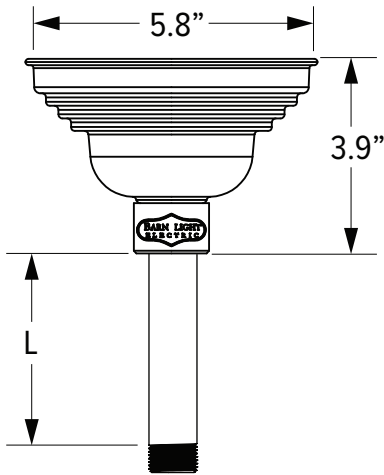

SCHOOLHOUSE LED STEM MOUNT PENDANTS

MKT-0017, REV A

Bridging classic designs and modern technological advances, LED Schoolhouse Stem Mounts feature iconic glass shades and energy-saving efficiency. By integrating the fixture's wires and high-performance LEDs into its design, the pendant is fully protected in damp locations and commercial settings. The canopies used for low lumen lights occupy a smaller profile while high lumen fixtures require a larger, more substantial canopy.

1/2" STEM MOUNT (ST5XX)

1/2 - 14 NPT

CODE	LENGTH (L)
ST503	3"
ST506	6"
ST512	12"
ST518	18"
ST524	24"
ST536	36"
ST548	48"

3/4" STEM MOUNT (ST7XX)

3/4 - 14 NPT

CODE	LENGTH (L)
ST703	3"
ST706	6"
ST712	12"
ST718	18"
ST724	24"
ST736	36"
ST748	48"

Please Note: 3/4" Stem Mount not available in Low Lumen LED

LOW LUMEN CANOPY OPTIONS

SUITABLE WITH 850 & 1250 LUMENS

LOW LUMEN STANDARD CANOPY

LOW LUMEN HANG STRAIGHT CANOPY

HIGH LUMEN CANOPY OPTIONS

SUITABLE WITH 3400-6500 LUMENS