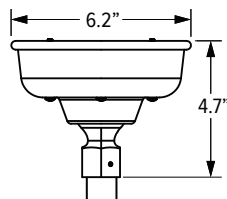

1/2" STEM MOUNT (ST5XX)

1/2 - 14 NPT

CODE	LENGTH (L)
ST503	3"
ST506	6"
ST512	12"
ST518	18"
ST524	24"
ST536	36"
ST548	48"

3/4" STEM MOUNT (ST7XX)

3/4 - 14 NPT

CODE	LENGTH (L)
ST703	3"
ST706	6"
ST712	12"
ST718	18"
ST724	24"
ST736	36"
ST748	48"

Please Note: 3/4" Stem Mount not available in Low Lumen LED

LOW LUMEN CANOPY OPTIONS

SUITABLE WITH 850 & 1250 LUMENS

LOW LUMEN STANDARD CANOPY

LOW LUMEN HANG STRAIGHT CANOPY

HIGH LUMEN CANOPY OPTIONS

SUITABLE WITH 3400-6500 LUMENS