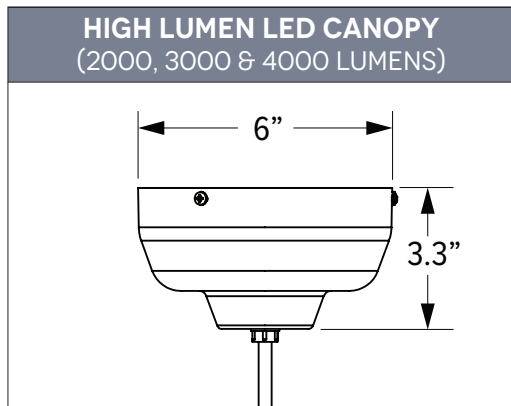

# LED CORD HUNG PENDANTS

MKT-0010, REV A

With their casual style and timeless appearance, cord hung lights are favorites in nearly every home or business. By providing additional touches of style and personality, the cords often dictate the fixture's overall style. Colorful cords offer a sense of playfulness while others appear subtler and more subdued. Certain cords receive a rating for “damp” locations — meaning they can be exposed to moisture in the air but not direct contact with water. Other cords are limited to interior spaces. Cord hung pendants include 7' of standard cord or 5' of cotton cord, +/- for socket orientation.