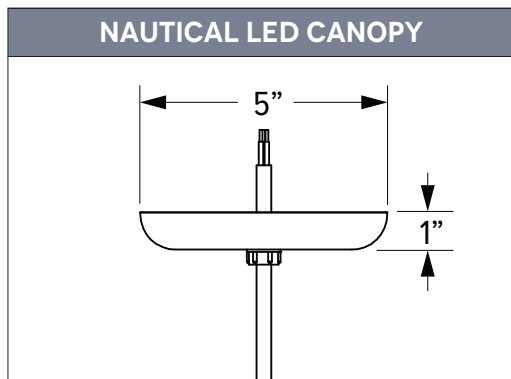

## CSA LISTED CORD OPTIONS

Damp or Dry Locations

**SBK** Standard Black Cord

**CSB** Black Cloth Cord

**CSR** Red Cloth Cord

**CSBW** Black & White Cloth Cord

**CSGW** Gold & White Cloth Cord

**CSBG** Black & Gold Cloth Cord