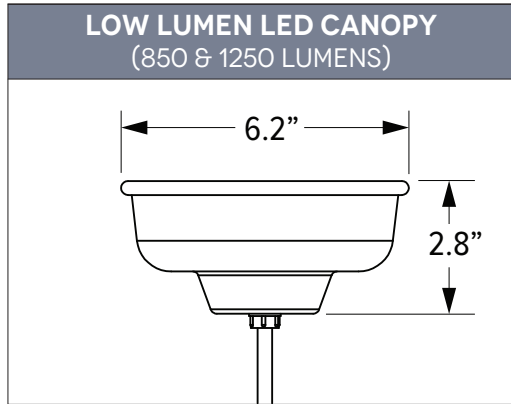

# LED CORD HUNG PENDANTS

MKT-0010, REV A

With their casual style and timeless appearance, cord hung lights are favorites in nearly every home or business. By providing additional touches of style and personality, the cords often dictate the fixture's overall style. Colorful cords offer a sense of playfulness while others appear subtler and more subdued. Certain cords receive a rating for “damp” locations — meaning they can be exposed to moisture in the air but not direct contact with water. Other cords are limited to interior spaces. Cord hung pendants include 7' of standard cord or 5' of cotton cord, +/- for socket orientation.

## CSA LISTED CORD OPTIONS

Damp or Dry Locations

**SBK** Standard Black Cord

**CSB** Black Cloth Cord

**CSR** Red Cloth Cord

**CSBW** Black & White Cloth Cord

**CSGW** Gold & White Cloth Cord

**CSBG** Black & Gold Cloth Cord