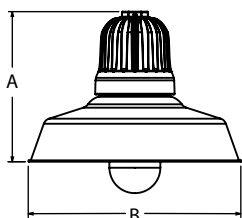

### GOALIE (MIL)

Available in 12"-16" size shades  
 Powder Coat Finishes  
 Porcelain Finishes  
 Natural Finishes

SHADE CODE	HEIGHT (A)	DIAMETER (B)
MIL12	7.4"	12"
MIL14	8.4"	14"
MIL16	8.9"	16"

### GRIDIRON (OIL)

Available in 12"-20" size shades  
 Powder Coat Finishes  
 Porcelain Finishes  
 Natural Finishes

SHADE CODE	HEIGHT (A)	DIAMETER (B)
OIL12	10"	12"
OIL14	10"	14"
OIL16	10.4"	16"
OIL18	11.4"	18"
OIL20	12"	20"

### KICKOFF (LDBW)

Available in 12"-20" size shades  
 Powder Coat Finishes  
 Porcelain Finishes  
 Natural Finishes

SHADE CODE	HEIGHT (A)	DIAMETER (B)
LDBW12	11.4"	12"
LDBW14	12.4"	14"
LDBW16	14.1"	16"
LDBW18	15.4"	18"
LDBW20	15.4"	20"

### SCRIMAGE (SIL)

Available in 12"-20" size shades  
 Powder Coat Finishes  
 Porcelain Finishes  
 Natural Finishes

SHADE CODE	HEIGHT (A)	DIAMETER (B)
SIL12	9.1"	12"
SIL14	9.8"	14"
SIL16	10.4"	16"
SIL18	11.1"	18"
SIL20	11.4"	20"