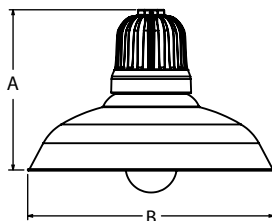

### GOALIE (MIL)

Available in 12"-16" size shades  
 Powder Coat Finishes  
 Porcelain Finishes  
 Natural Finishes

SHADE CODE	HEIGHT (A)	DIAMETER (B)
MIL12	7.4"	12"
MIL14	8.4"	14"
MIL16	8.9"	16"

### TOUCHDOWN (AIL)

Available in 12"-16" size shades  
 Powder Coat Finishes  
 Porcelain Finishes  
 Natural Finishes

SHADE CODE	HEIGHT (A)	DIAMETER (B)
AIL12	8.4"	12"
AIL14	9.4"	14"
AIL16	9.9"	16"

### GRIDIRON (OIL)

Available in 12"-20" size shades  
 Powder Coat Finishes  
 Porcelain Finishes  
 Natural Finishes

SHADE CODE	HEIGHT (A)	DIAMETER (B)
OIL12	10"	12"
OIL14	10"	14"
OIL16	10.4"	16"
OIL18	11.4"	18"
OIL20	12"	20"