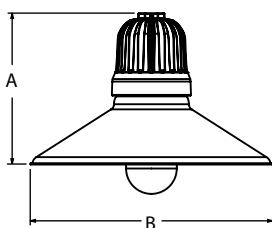

### GOALIE (MIL)

Available in 12"-16" size shades  
 Powder Coat Finishes  
 Porcelain Finishes  
 Natural Finishes

SHADE CODE	HEIGHT (A)	DIAMETER (B)
MIL12	7.4"	12"
MIL14	8.4"	14"
MIL16	8.9"	16"

### TOUCHDOWN (AIL)

Available in 12"-16" size shades  
 Powder Coat Finishes  
 Porcelain Finishes  
 Natural Finishes

SHADE CODE	HEIGHT (A)	DIAMETER (B)
AIL12	8.4"	12"
AIL14	9.4"	14"
AIL16	9.9"	16"

### GRIDIRON (OIL)

Available in 12"-20" size shades  
 Powder Coat Finishes  
 Porcelain Finishes  
 Natural Finishes

SHADE CODE	HEIGHT (A)	DIAMETER (B)
OIL12	10"	12"
OIL14	10"	14"
OIL16	10.4"	16"
OIL18	11.4"	18"
OIL20	12"	20"