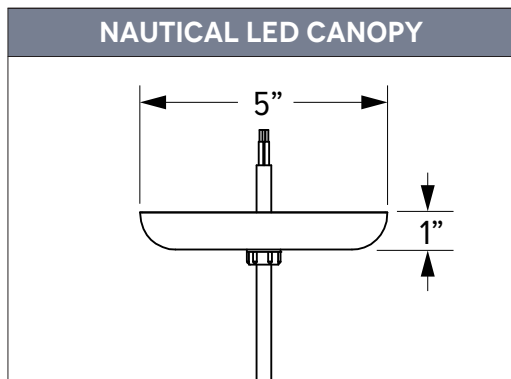

LED CORD HUNG PENDANTS

REV 10.15.18

With their casual style and timeless appearance, cord hung lights are favorites in nearly every home or business. By providing additional touches of style and personality, the cords often dictate the fixture's overall style. Colorful cords offer a sense of playfulness while others appear subtler and more subdued. Certain cords receive a rating for “damp” locations — meaning they can be exposed to moisture in the air but not direct contact with water. Other cords are limited to interior spaces. Cord hung pendants include 7' of standard cord or 5' of cotton cord, +/- for socket orientation.