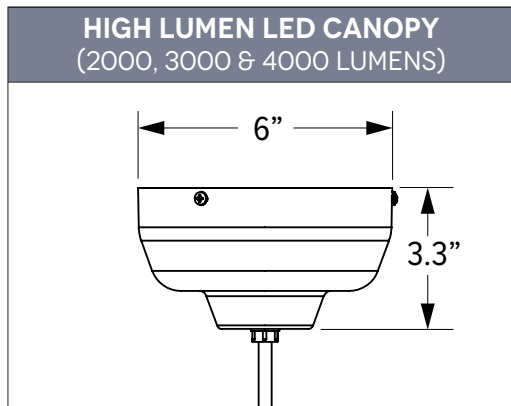

LED CORD HUNG PENDANTS

REV 10.15.18

With their casual style and timeless appearance, cord hung lights are favorites in nearly every home or business. By providing additional touches of style and personality, the cords often dictate the fixture's overall style. Colorful cords offer a sense of playfulness while others appear subtler and more subdued. Certain cords receive a rating for “damp” locations — meaning they can be exposed to moisture in the air but not direct contact with water. Other cords are limited to interior spaces. Cord hung pendants include 7' of standard cord or 5' of cotton cord, +/- for socket orientation.