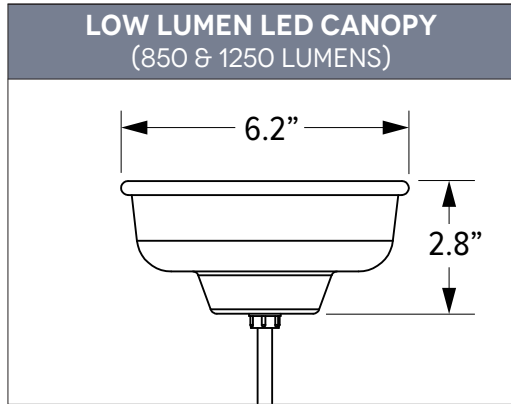

LED CORD HUNG PENDANTS

REV 10.15.18

With their casual style and timeless appearance, cord hung lights are favorites in nearly every home or business. By providing additional touches of style and personality, the cords often dictate the fixture's overall style. Colorful cords offer a sense of playfulness while others appear subtler and more subdued. Certain cords receive a rating for “damp” locations — meaning they can be exposed to moisture in the air but not direct contact with water. Other cords are limited to interior spaces. Cord hung pendants include 7' of standard cord or 5' of cotton cord, +/- for socket orientation.