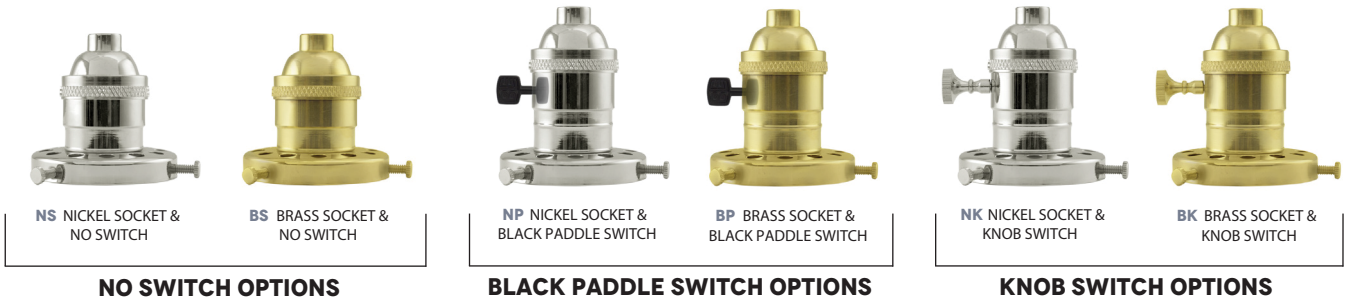

STEM & CANOPY FINISH

LIGHT SOURCE

All published luminaire photometric testing performed to IESNA LM-79-08 standards by a NVLAP accredited laboratory. Data is considered to be representative of the configurations shown, within the tolerances allowed by Lighting Facts. To obtain an IES file specific to your project, please contact the factory.

OPTION	WATTAGE	LUMENS *Avg. value, actual value dependent on bulb used	CRI	VOLTAGE	DIMMING
INCANDESCENT (MED E26)					
E26	60W Max	800*	100*	120 VAC	Bulb Dependant

SPECIFICATIONS

CONSTRUCTION

CANOPY
5" Nickel/Brass Mounting Canopy

STEM
1/8" Nominal (0.375" Actual), Brass/Nickel Mounting Stem

SHADE & FINISHES

CONOCO SHADE
Hand-Spun from 20 Guage Sheet Metal

PORCELAIN FINISHES
Applied by Hand and Fired in a High Temperature Oven

LIGHT SOURCE

SOCKET
E26 Medium Base Socket, 60W Max

CERTIFICATIONS, LISTINGS & WARRANTY

MADE IN THE USA
Manufactured and Hand-Crafted in Titusville, FL.

CSA LISTED FOR DRY LOCATIONS

LIMITED WARRANTY
For Additional Information on our Limited Warranty, Please See our Terms & Conditions