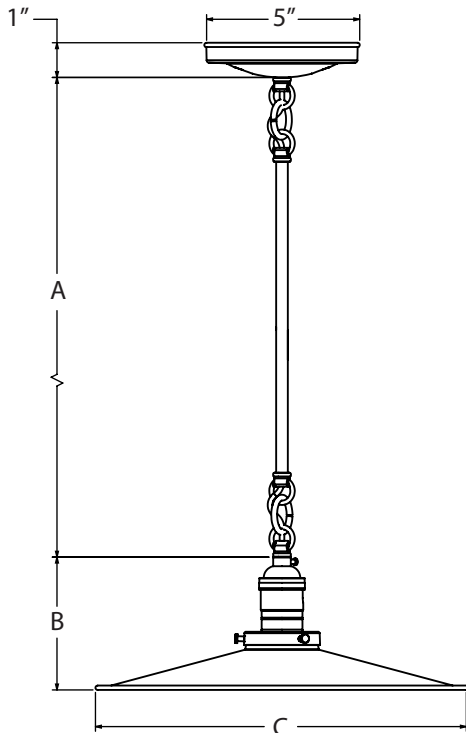

- TBK** Black Cotton Twist
- TPT** Putty Cotton Twist

**D - STEM LENGTH**

- 6** 6" Stem
- 12** 12" Stem
- 18** 18" Stem
- 24** 24" Stem
- 36** 36" Stem

**E - STEM & CANOPY FINISH**

- NS** Nickel Socket with No Switch
- NK** Nickel Socket with Knob Switch
- NP** Nickel Socket with Black Paddle Switch
- BS** Brass Socket with No Switch
- BK** Brass Socket with Knob Switch
- BP** Brass Socket with Black Paddle Switch

**IMPORTANT:** (1) All Porcelain Enamel finished shades feature a white interior and a black outer rim

**DIMENSIONAL DRAWING**

STEM LENGTH	TOTAL LENGTH (A)
6 (6")	11"
12 (12")	17"
18 (18")	23"
24 (24")	29"
36 (36")	41"

SHADE CODE	HEIGHT (B)	DIAMETER (C)
FCC10	4.3"	10"
FCC12	4.3"	12"
FCC15	4.6"	15"

**STEM & CANOPY FINISH**

**LIGHT SOURCE**

All published luminaire photometric testing performed to IESNA LM-79-08 standards by a NVLAP accredited laboratory. Data is considered to be representative of the configurations shown, within the tolerances allowed by Lighting Facts. To obtain an IES file specific to your project, please contact the factory.