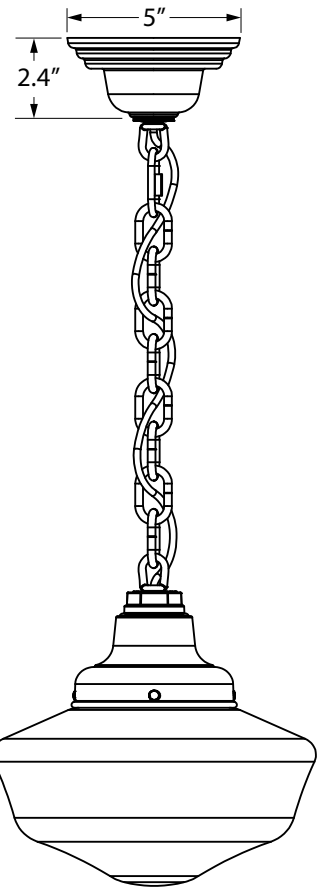

Order Example: BLE - CN - SCHCL10 - 400 - CN48 - 975 - SBK - NA - PB3 - 400 - NA - E26

A - MOUNTING STYLE

- C** Cord Hung
- CN** Chain Hung¹
- F** Flush Mount¹
- FSF** Semi-Flush Mount
- G** Gooseneck
- S** Stem Mount

C - FITTER FINISH (CONTINUED)

- NATURAL FINISHES²:**
- 995** Raw Copper
 - 996** Weathered Copper
 - 997** Raw Brass
 - 998** Weathered Brass
 - 999** Oil-Rubbed Copper

D - MOUNTING

CSA LISTED CORD OPTIONS:

MOUNTING STYLE

CORD HUNG PENDANT (C)

SHOWN WITH: SMALL 10" GLASS

FLUSH MOUNT (F)

SEMI-FLUSH MOUNT (FSF)

CHAIN HUNG PENDANT (CN)

SHOWN WITH: LARGE 14" GLASS

GOOSENECK (G)

SHOWN WITH:
G26 GOOSENECK ARM
LARGE 14" GLASS

STEM MOUNT PENDANT (S)

SHOWN WITH: SMALL 10" GLASS

AVAILABLE GLASS SIZES

**SMALL 10" GLASS
(SCHCL10 & SCH10)**

**LARGE 14" GLASS
(SCHCL14 & SCH14)**

LIGHT SOURCE