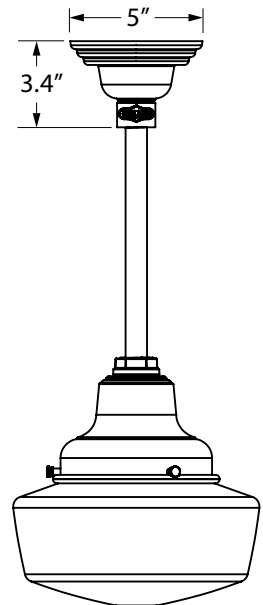

Order Example: BLE - CN - SCHCL10 - 400 - CN48 - 975 - SBK - NA - PB3 - 400 - NA - E26

A - MOUNTING STYLE

- C** Cord Hung
- CN** Chain Hung¹
- F** Flush Mount¹
- FSF** Semi-Flush Mount
- G** Gooseneck
- S** Stem Mount

MOUNTING STYLE

CORD HUNG PENDANT (C)

SHOWN WITH: SMALL 10" GLASS

FLUSH MOUNT (F)

SEMI-FLUSH MOUNT (FSF)

CHAIN HUNG PENDANT (CN)

SHOWN WITH: LARGE 14" GLASS

GOOSENECK (G)

SHOWN WITH:
G26 GOOSENECK ARM
LARGE 14" GLASS

STEM MOUNT PENDANT (S)

SHOWN WITH: SMALL 10" GLASS

AVAILABLE GLASS SIZES

**SMALL 10" GLASS
(SCHCL10 & SCH10)**

**LARGE 14" GLASS
(SCHCL14 & SCH14)**

LIGHT SOURCE