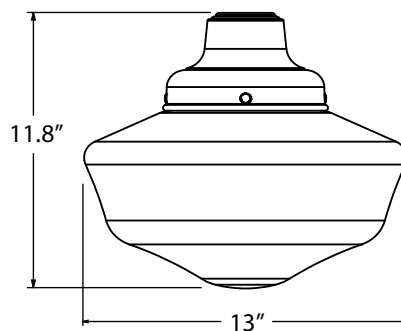

SHOWN WITH:
G26 GOOSENECK ARM
LARGE 14" GLASS

STEM MOUNT PENDANT (S)

SHOWN WITH: SMALL 10" GLASS

AVAILABLE GLASS SIZES

**SMALL 10" GLASS
(SCHCL10 & SCH10)**

**LARGE 14" GLASS
(SCHCL14 & SCH14)**

LIGHT SOURCE