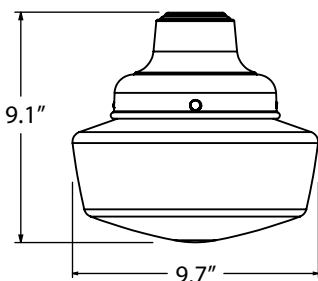

SHOWN WITH:
G26 GOOSENECK ARM
LARGE 14" GLASS

STEM MOUNT PENDANT (S)

SHOWN WITH: SMALL 10" GLASS

AVAILABLE GLASS SIZES

**SMALL 10" GLASS
(SCHCL10 & SCH10)**

**LARGE 14" GLASS
(SCHCL14 & SCH14)**

LIGHT SOURCE