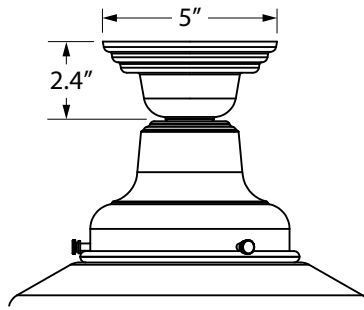

MOUNTING STYLE

CORD HUNG PENDANT (C)

SHOWN WITH: SMALL 10" GLASS

FLUSH MOUNT (F)

SEMI-FLUSH MOUNT (FSF)

CHAIN HUNG PENDANT (CN)

SHOWN WITH: LARGE 14" GLASS

GOOSENECK (G)

SHOWN WITH:
G26 GOOSENECK ARM
LARGE 14" GLASS

STEM MOUNT PENDANT (S)

SHOWN WITH: SMALL 10" GLASS

AVAILABLE GLASS SIZES

**SMALL 10" GLASS
(SCHCL10 & SCH10)**

**LARGE 14" GLASS
(SCHCL14 & SCH14)**

LIGHT SOURCE