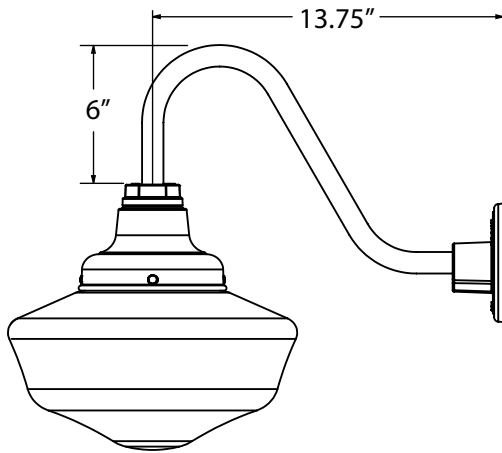

SHOWN WITH:
G26 GOOSENECK ARM
LARGE 14" GLASS

STEM MOUNT PENDANT (S)

SHOWN WITH: SMALL 10" GLASS

AVAILABLE GLASS SIZES

**SMALL 10" GLASS
(SCHCL10 & SCH10)**

**LARGE 14" GLASS
(SCHCL14 & SCH14)**

LIGHT SOURCE