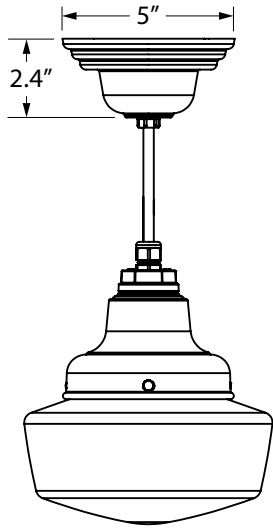

MOUNTING STYLE

CORD HUNG PENDANT (C)

SHOWN WITH: SMALL 10" GLASS