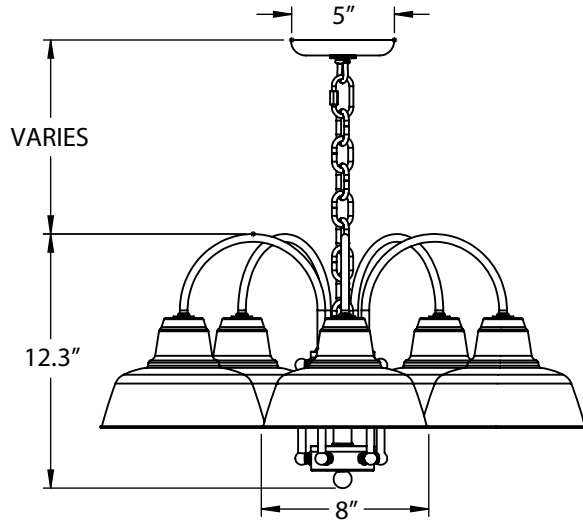

**THE CALICO 3-LIGHT CHANDELIER (CH020)**

**TOP VIEW**

**DIMENSIONAL DRAWINGS (CONTINUED)**

**THE CALICO 5-LIGHT CHANDELIER (CHO23)**

TOP VIEW

**LIGHT SOURCE**

All published luminaire photometric testing performed to IESNA LM-79-08 standards by a NVLAP accredited laboratory. Data is considered to be representative of the configurations shown, within the tolerances allowed by Lighting Facts. To obtain an IES file specific to your project, please contact the factory.