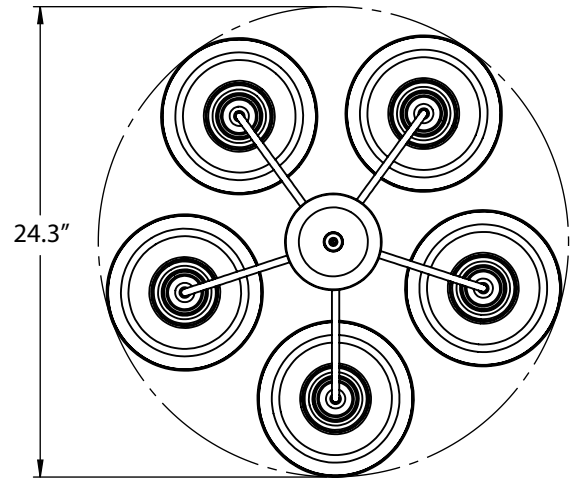

**D - CORDS**

*CSA LISTED CORD OPTIONS:*

|             |                     |
|-------------|---------------------|
| <b>SBK</b>  | Standard Black      |
| <b>SWH</b>  | Standard White      |
| <b>CSB</b>  | Black Cloth         |
| <b>CSW</b>  | White Cloth         |
| <b>CSR</b>  | Red Cloth           |
| <b>CSBW</b> | Black & White Cloth |
| <b>CSRW</b> | Red & White Cloth   |
| <b>CSBG</b> | Black & Gold Cloth  |
| <b>CSBP</b> | Black & Pink Cloth  |
| <b>CSGW</b> | Gold & White Cloth  |
| <b>CSUW</b> | Blue & White Cloth  |
| <b>CSBB</b> | Black & Brown Cloth |

*NON-CSA LISTED CORD OPTIONS:*

|            |              |
|------------|--------------|
| <b>CBK</b> | Black Cotton |
| <b>CRZ</b> | Red Chevron  |
| <b>CMG</b> | Grey Cotton  |

**IMPORTANT:**

**DIMENSIONAL DRAWINGS**

**THE CALICO 3-LIGHT CHANDELIER (CH020)**

**TOP VIEW**

**DIMENSIONAL DRAWINGS (CONTINUED)**

**THE CALICO 5-LIGHT CHANDELIER (CHO23)**

TOP VIEW

**LIGHT SOURCE**

All published luminaire photometric testing performed to IESNA LM-79-08 standards by a NVLAP accredited laboratory. Data is considered to be representative of the configurations shown, within the tolerances allowed by Lighting Facts. To obtain an IES file specific to your project, please contact the factory.