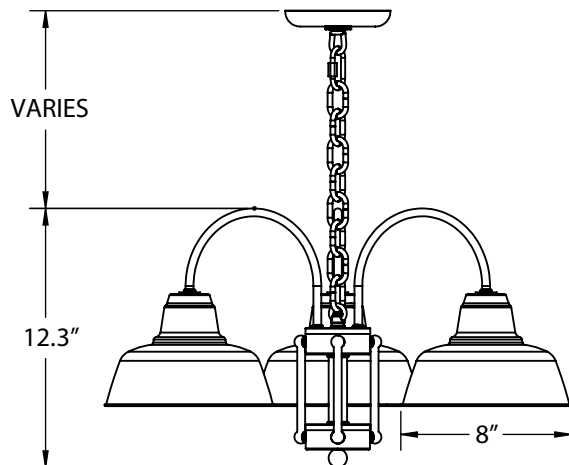

**THE CALICO 3-LIGHT CHANDELIER (CH020)**

**TOP VIEW**

**DIMENSIONAL DRAWINGS (CONTINUED)**

**THE CALICO 5-LIGHT CHANDELIER (CHO23)**

TOP VIEW

**LIGHT SOURCE**

All published luminaire photometric testing performed to IESNA LM-79-08 standards by a NVLAP accredited laboratory. Data is considered to be representative of the configurations shown, within the tolerances allowed by Lighting Facts. To obtain an IES file specific to your project, please contact the factory.