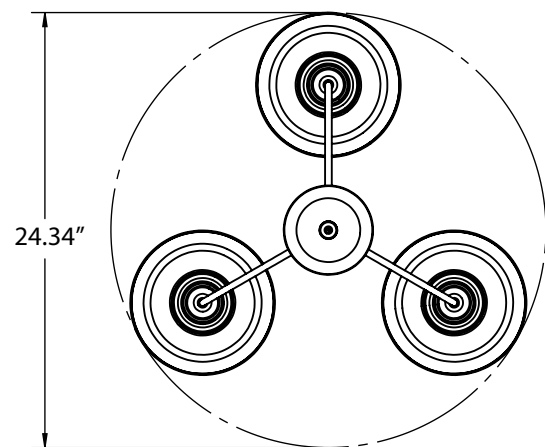

BLE - C - _____ - _____ - _____ - _____
A B C D

Order Example: BLE - C - CH020 - 370 - CN48 - SWH

A - LIGHT OPTION

THE CALICO CHANDELIER:
CH020 3-Light Chandelier
CH023 5-Light Chandelier

B - FINISHES

POWDER COAT FINISHES:

100	Black
105	Textured Black
200	White
300	Dark Green
307	Emerald Green
311	Jadite
370	Mint
380	Chartreuse
390	Teal
400	Barn Red
420	Orange
470	Watermelon
480	Blush Pink
490	Magenta
500	Buttery Yellow
570	Sunflower
600	Bronze
601	Chocolate
605	Rust
615	Oil-Rubbed Bronze
700	Royal Blue
705	Navy
710	Cobalt Blue
715	Delphite Blue
800	Industrial Grey
805	Charcoal Granite
810	Graphite
975	Galvanized

C - CHAIN OPTION

CHAIN MOUNT OPTIONS:

CN36	3' of Chain
CN48	4' of Chain
CN60	5' of Chain
CN72	6' of Chain

D - CORDS

CSA LISTED CORD OPTIONS:

SBK	Standard Black
SWH	Standard White
CSB	Black Cloth
CSW	White Cloth
CSR	Red Cloth
CSBW	Black & White Cloth
CSRW	Red & White Cloth
CSBG	Black & Gold Cloth
CSBP	Black & Pink Cloth
CSGW	Gold & White Cloth
CSUW	Blue & White Cloth
CSBB	Black & Brown Cloth

NON-CSA LISTED CORD OPTIONS:

CBK	Black Cotton
CRZ	Red Chevron
CMG	Grey Cotton

IMPORTANT:

DIMENSIONAL DRAWINGS

THE CALICO 3-LIGHT CHANDELIER (CH020)

TOP VIEW