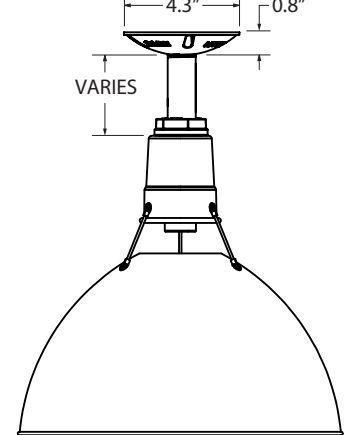

**MOUNTING STYLE**

**CHAIN HUNG PENDANT (CN)**

**CORD HUNG PENDANT (C)**

**FLUSH MOUNT (F)**

**STEM MOUNT PENDANT (S)**

**GOOSENECK (G)**

**AVAILABLE SHADE SIZES**

SHADE CODE	HEIGHT (A)	DIAMETER (B)
ULW12	11.9"	12"
ULW14	13.2"	14"
ULW16	14.7"	16"
ULW18	15.9"	18"