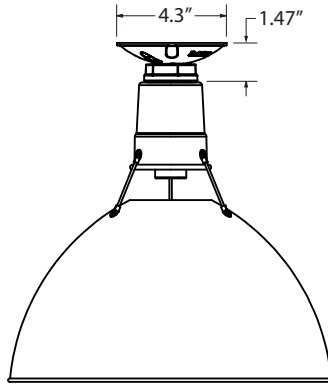

**MOUNTING STYLE**

**CHAIN HUNG PENDANT (CN)**

**CORD HUNG PENDANT (C)**

**FLUSH MOUNT (F)**

**STEM MOUNT PENDANT (S)**

**GOOSENECK (G)**

**AVAILABLE SHADE SIZES**

SHADE CODE	HEIGHT (A)	DIAMETER (B)
ULW12	11.9"	12"
ULW14	13.2"	14"
ULW16	14.7"	16"
ULW18	15.9"	18"