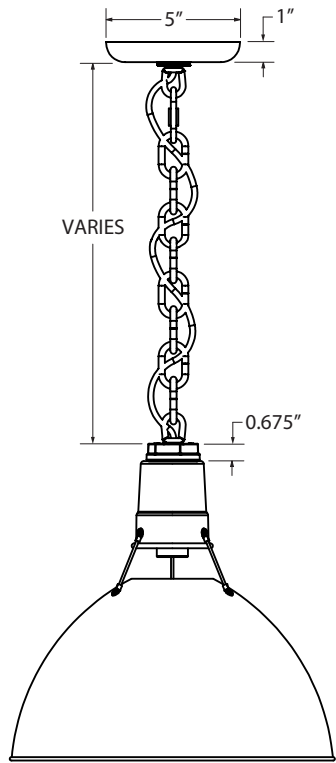

MOUNTING STYLE

CHAIN HUNG PENDANT (CN)