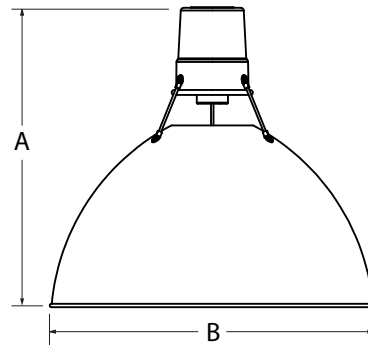

**MOUNTING STYLE**

**CHAIN HUNG PENDANT (CN)**

**CORD HUNG PENDANT (C)**

**FLUSH MOUNT (F)**

**STEM MOUNT PENDANT (S)**

**GOOSENECK (G)**

**AVAILABLE SHADE SIZES**

SHADE CODE	HEIGHT (A)	DIAMETER (B)
ULW12	11.9"	12"
ULW14	13.2"	14"
ULW16	14.7"	16"
ULW18	15.9"	18"