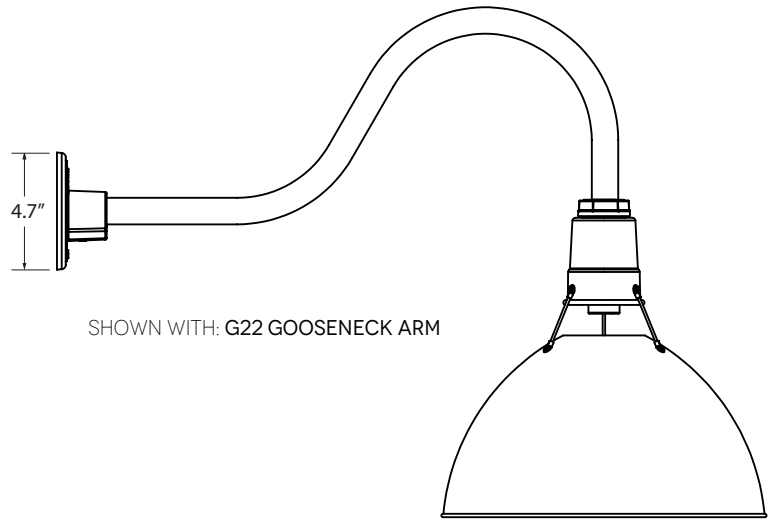

**MOUNTING STYLE**

**CHAIN HUNG PENDANT (CN)**

**CORD HUNG PENDANT (C)**

**FLUSH MOUNT (F)**

**STEM MOUNT PENDANT (S)**

**GOOSENECK (G)**

**AVAILABLE SHADE SIZES**

SHADE CODE	HEIGHT (A)	DIAMETER (B)
ULW12	11.9"	12"
ULW14	13.2"	14"
ULW16	14.7"	16"
ULW18	15.9"	18"