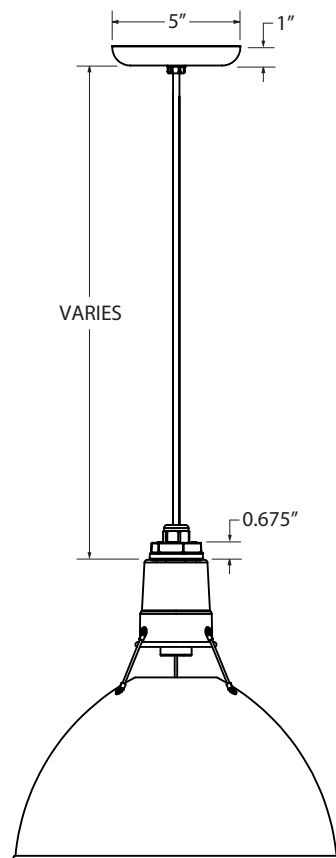

## B - SHADE SIZE

## I - MOUNTING ACCESSORY

- NA** None/Not Applicable
- HSC** Hang Straight Canopy<sup>3</sup>
- HDSMC** Heavy Duty Stem Mount Canopy<sup>5</sup>
- HDBP** Heavy Duty Backing Plate<sup>4</sup>
- DD** Dusk-to-Dawn Photocell<sup>4</sup>

## J - LIGHT SOURCE

- E26** 200 Watt Max
- GU24** GU24 Bi-Pin, 23W Max<sup>5</sup>

**IMPORTANT:** (1) All Powder Coat finished shades, Galvanized excluded, feature a white interior (2) Only applicable if Chain Hung Mounting Style selected in Section A, select NA if another Mounting Style is selected (3) Only applicable with Stem Mount Mounting Style (4) Only applicable with Gooseneck Mounting Style (5) Fixtures configured with a GU24 socket are non-returnable

**MOUNTING STYLE**

**CHAIN HUNG PENDANT (CN)**

**CORD HUNG PENDANT (C)**

**FLUSH MOUNT (F)**

**STEM MOUNT PENDANT (S)**

**GOOSENECK (G)**

**AVAILABLE SHADE SIZES**

SHADE CODE	HEIGHT (A)	DIAMETER (B)
ULW12	11.9"	12"
ULW14	13.2"	14"
ULW16	14.7"	16"
ULW18	15.9"	18"