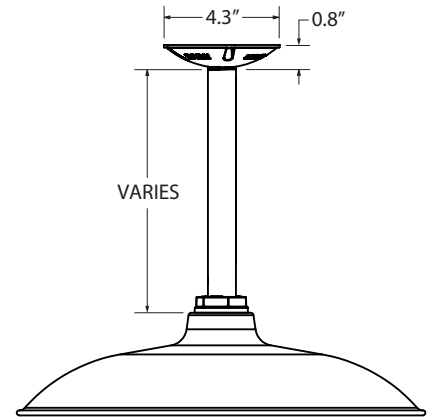

STEM MOUNT PENDANT (S)