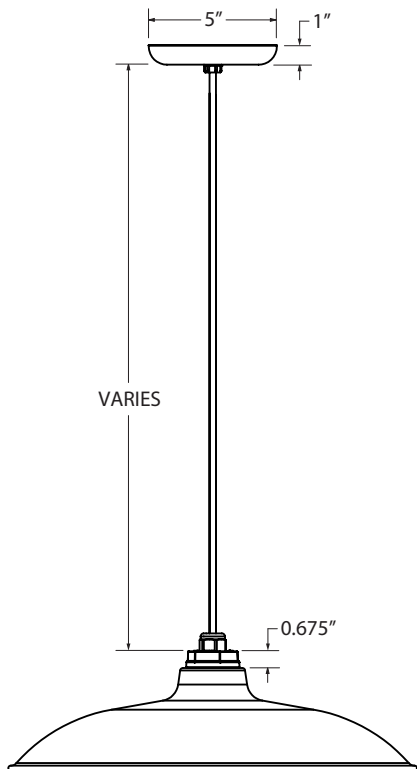

CHAIN HUNG PENDANT (CN)

FLUSH MOUNT (F)

STEM MOUNT PENDANT (S)

GOOSENECK (G)

SHOWN WITH: G13 GOOSENECK ARM

CORD HUNG PENDANT (C)

AVAILABLE SHADE SIZES

SHADE CODE	HEIGHT (A)	DIAMETER (B)
SBS10	3.25"	10"
SBS12	3.25"	12"
SBS14	3.50"	14"
SBS16	3.75"	16"