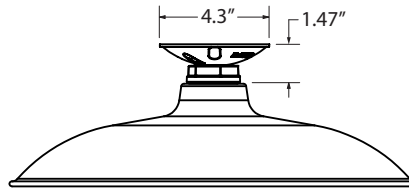

FLUSH MOUNT (F)