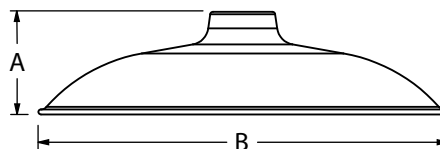

CHAIN HUNG PENDANT (CN)

FLUSH MOUNT (F)

STEM MOUNT PENDANT (S)

GOOSENECK (G)

SHOWN WITH: G13 GOOSENECK ARM

CORD HUNG PENDANT (C)

AVAILABLE SHADE SIZES

SHADE CODE	HEIGHT (A)	DIAMETER (B)
SBS10	3.25"	10"
SBS12	3.25"	12"
SBS14	3.50"	14"
SBS16	3.75"	16"