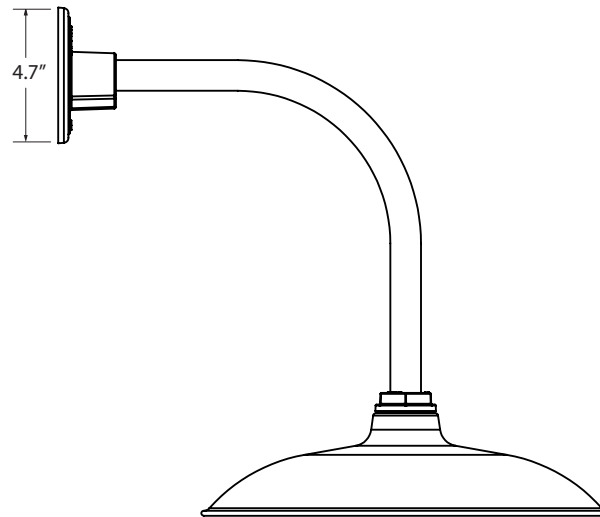

CHAIN HUNG PENDANT (CN)

FLUSH MOUNT (F)

STEM MOUNT PENDANT (S)

GOOSENECK (G)

SHOWN WITH: G13 GOOSENECK ARM

CORD HUNG PENDANT (C)

AVAILABLE SHADE SIZES

SHADE CODE	HEIGHT (A)	DIAMETER (B)
SBS10	3.25"	10"
SBS12	3.25"	12"
SBS14	3.50"	14"
SBS16	3.75"	16"