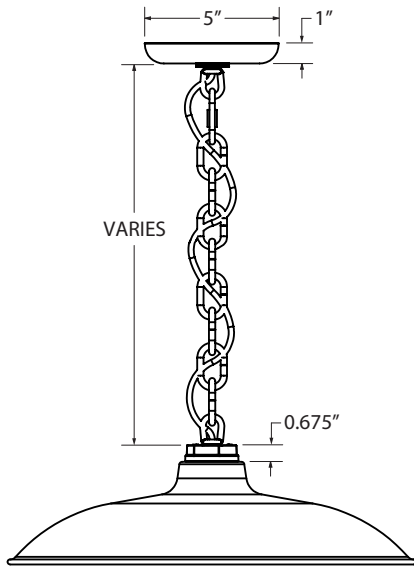

MOUNTING STYLE

Galvanized steel shades are crafted from 20 Ga Sheet metal while 1100-0 Aluminum—ranging from ranging from 0.050" to 0.125"—is used for all other shades. All shades have their edges rolled, and the result is highly durable and stylish lighting.

CHAIN HUNG PENDANT (CN)