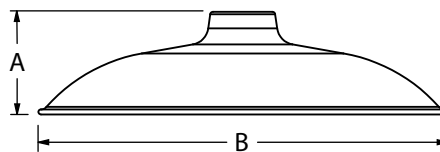

CHAIN HUNG PENDANT (CN)

FLUSH MOUNT (F)

STEM MOUNT PENDANT (S)

CORD HUNG PENDANT (C)

GOOSENECK (G)

SHOWN WITH: G13 GOOSENECK ARM

AVAILABLE SHADE SIZES

SHADE CODE	HEIGHT (A)	DIAMETER (B)
SBS10	3.25"	10"
SBS12	3.25"	12"
SBS14	3.50"	14"
SBS16	3.75"	16"