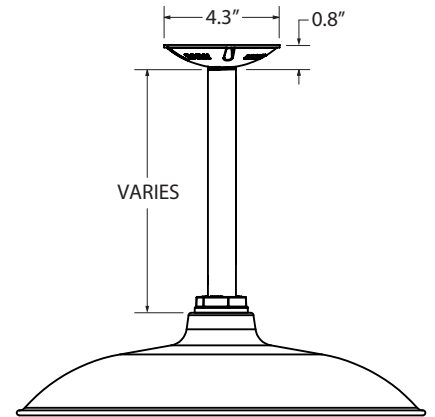

STEM MOUNT PENDANT (S)