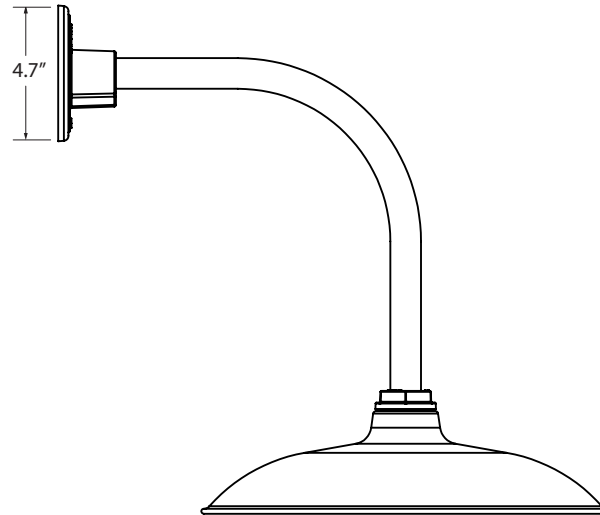

CHAIN HUNG PENDANT (CN)

FLUSH MOUNT (F)

STEM MOUNT PENDANT (S)

CORD HUNG PENDANT (C)

GOOSENECK (G)

SHOWN WITH: G13 GOOSENECK ARM

AVAILABLE SHADE SIZES

SHADE CODE	HEIGHT (A)	DIAMETER (B)
SBS10	3.25"	10"
SBS12	3.25"	12"
SBS14	3.50"	14"
SBS16	3.75"	16"