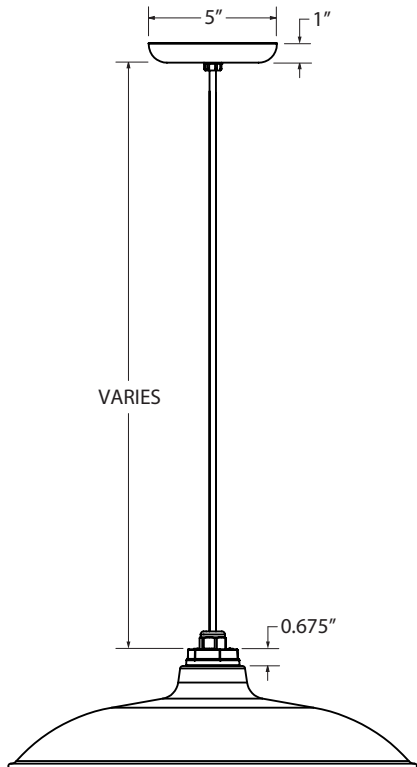

CHAIN HUNG PENDANT (CN)

FLUSH MOUNT (F)

STEM MOUNT PENDANT (S)

CORD HUNG PENDANT (C)

GOOSENECK (G)

SHOWN WITH: G13 GOOSENECK ARM

AVAILABLE SHADE SIZES

SHADE CODE	HEIGHT (A)	DIAMETER (B)
SBS10	3.25"	10"
SBS12	3.25"	12"
SBS14	3.50"	14"
SBS16	3.75"	16"