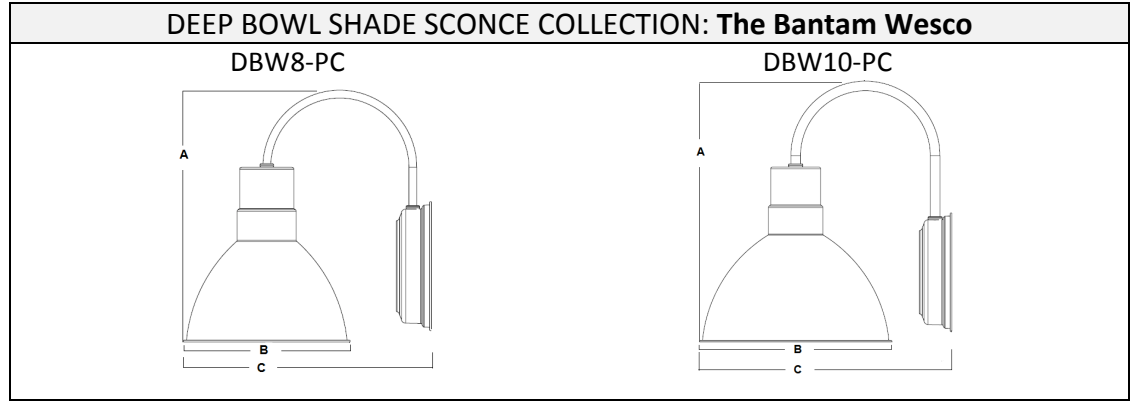

Item #	Overall Height (A)	Shade Dimension (B)	Projection (C)
DBW8-PC	12"	8"	12"
DBW10-PC	13 1/2"	10"	13"

Model #	Item #	Standard Finishes	Optional Accessories	Accessory Colors	Wattage/Lamp Options	Ballast	Voltage
W- Sconce	DBW8-PC DBW10-PC	<i>Powder Coat:</i> 100-Black 200-White 300-Dark Green 600-Bronze 605- Rust <i>Other:</i> 975- Galvanized <i>For additional colors, see color chart</i>	WC-Wire Cage	<i>Powder Coat:</i> 100-Black 200-White 300-Dark Green 600-Bronze 605- Rust <i>Other:</i> 975- Galvanized <i>For additional colors, see color chart</i>	Incandescent (Max 200 watt per socket)		120V
BLE-W	DBW10-PC	100	WC	975			

ORDER SPECIFICS

BLE-W	-PC						
-------	-----	--	--	--	--	--	--

Notes:

*Canopy diameter is standard 6 1/4". Suitable for Wet Location