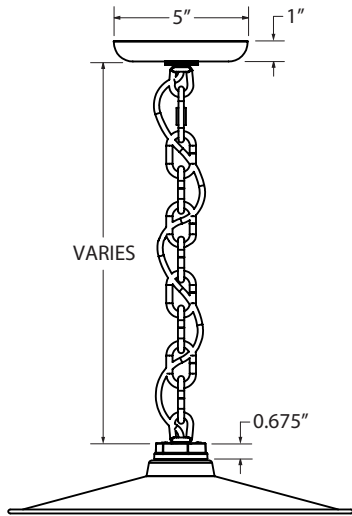

MOUNTING STYLE

Galvanized steel shades are crafted from 20 Ga Sheet metal while 1100-0 Aluminum—ranging from ranging from 0.050" to 0.125"—is used for all other shades. All shades have their edges rolled, and the result is highly durable and stylish lighting.

CHAIN HUNG PENDANT (CN)