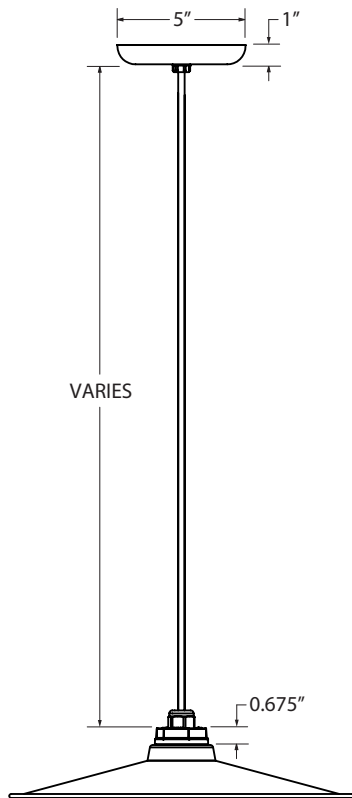

CHAIN HUNG PENDANT (CN)

FLUSH MOUNT (F)

STEM MOUNT PENDANT (S)

CORD HUNG PENDANT (C)

GOOSENECK (G)

SHOWN WITH: G12 GOOSENECK ARM

AVAILABLE SHADE SIZES

SHADE CODE	HEIGHT (A)	DIAMETER (B)
FCC10	1.75"	10"
FCC12	1.75"	12"
FCC15	2.25"	15"