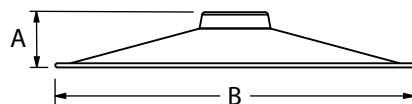

CHAIN HUNG PENDANT (CN)

FLUSH MOUNT (F)

STEM MOUNT PENDANT (S)

CORD HUNG PENDANT (C)

GOOSENECK (G)

SHOWN WITH: G12 GOOSENECK ARM

AVAILABLE SHADE SIZES

SHADE CODE	HEIGHT (A)	DIAMETER (B)
FCC10	1.75"	10"
FCC12	1.75"	12"
FCC15	2.25"	15"