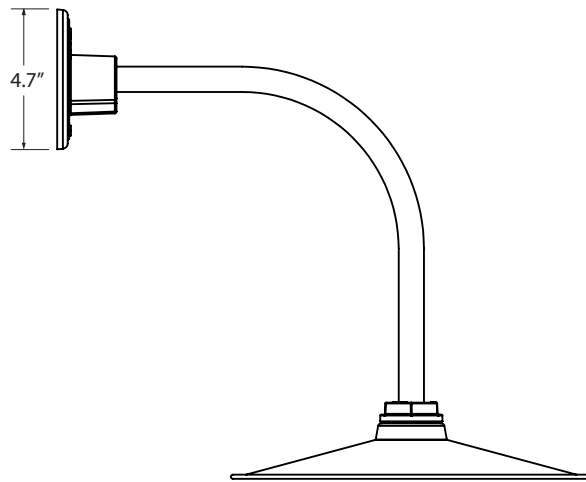

CHAIN HUNG PENDANT (CN)

FLUSH MOUNT (F)

STEM MOUNT PENDANT (S)

CORD HUNG PENDANT (C)

GOOSENECK (G)

SHOWN WITH: G12 GOOSENECK ARM

AVAILABLE SHADE SIZES

SHADE CODE	HEIGHT (A)	DIAMETER (B)
FCC10	1.75"	10"
FCC12	1.75"	12"
FCC15	2.25"	15"