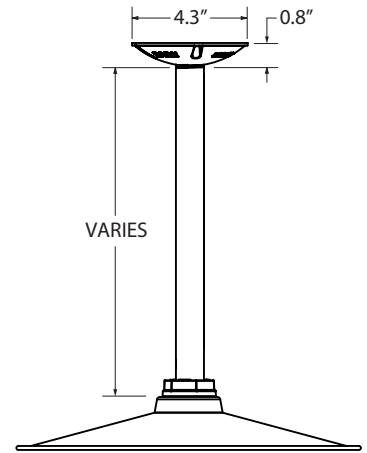

MOUNTING STYLE

Galvanized steel shades are crafted from 20 Ga Sheet metal while 1100-0 Aluminum—ranging from ranging from 0.050" to 0.125"—is used for all other shades. All shades have their edges rolled, and the result is highly durable and stylish lighting.

CHAIN HUNG PENDANT (CN)

FLUSH MOUNT (F)

STEM MOUNT PENDANT (S)

CORD HUNG PENDANT (C)

GOOSENECK (G)

SHOWN WITH: G12 GOOSENECK ARM

AVAILABLE SHADE SIZES

SHADE CODE	HEIGHT (A)	DIAMETER (B)
FCC10	1.75"	10"
FCC12	1.75"	12"
FCC15	2.25"	15"