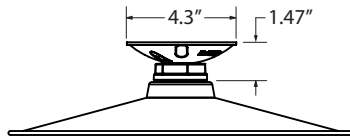

FLUSH MOUNT (F)