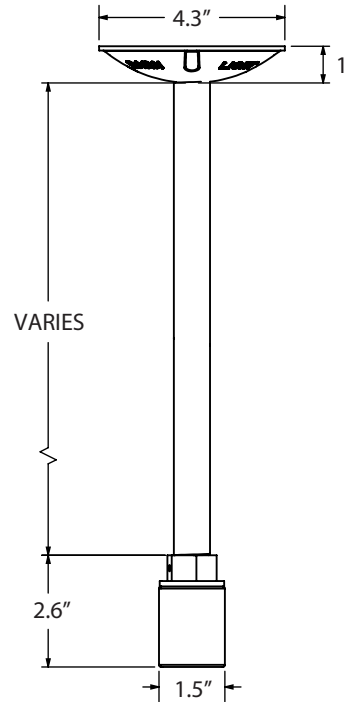

SPS-0048 REV A

RETRO BASIC PORCELAIN & GALVANIZED PENDANT

JOB NAME: _____ FIXTURE TYPE: _____

BLE - POR - RET - BASIC - _____
A

Order Example: BLE - POR - RET - BASIC - ST518

A - STEM LENGTH

STEM MOUNT OPTIONS:

- ST506 .5" Stem Mount, 6"
- ST512 .5" Stem Mount, 12"
- ST518 .5" Stem Mount, 18"
- ST524 .5" Stem Mount, 24"
- ST530 .5" Stem Mount, 30"
- ST536 .5" Stem Mount, 36"
- ST542 .5" Stem Mount, 42"
- ST548 .5" Stem Mount, 48"

DIMENSIONAL DRAWING

IMPORTANT:

SPECIFICATIONS

DESIGN

STEM
1/2" Nominal (0.84" Actual) Sch 40, 6063 Aluminum Mounting Stem. Custom Lengths Available upon Request.

INCANDESCENT
60W Max, Medium Base E26 Socket, 120 VAC