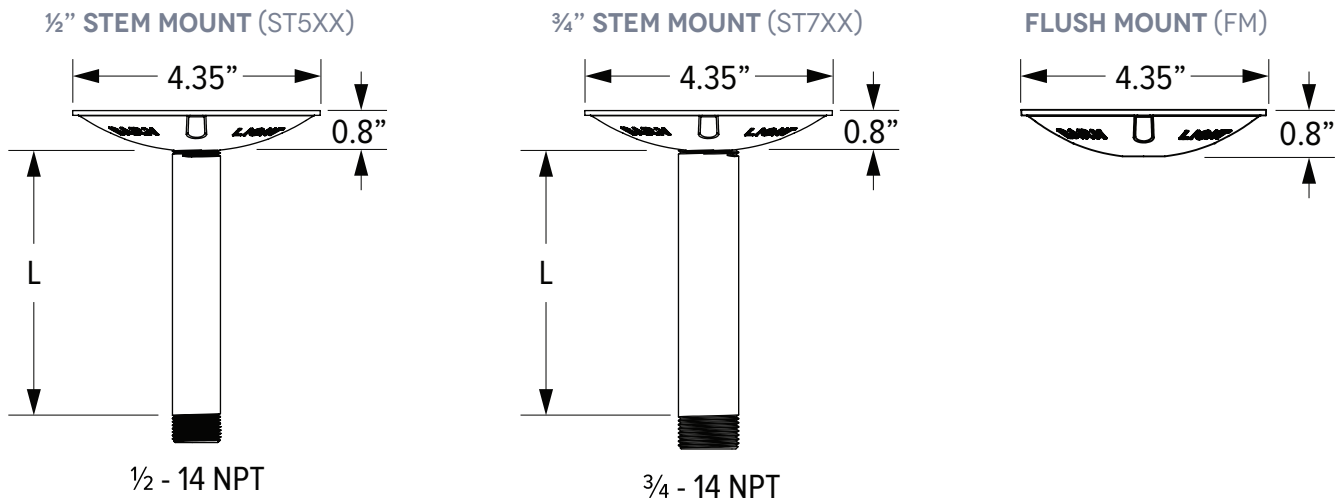

LED STEM & FLUSH MOUNT PENDANTS

REV 10.29.18

Coupling the durability of stem mountings with the efficiency and performance of LED technology, this assortment of pendants is among the most versatile options available. Hidden behind a sturdy stem, the fixture's wires and LED components are fully protected from the conditions they face in high-traffic areas and wet locations. The Flush Mounting secures the shade squarely against the ceiling, reducing the fixture's profile in tighter areas. A hang straight canopy suspends the stem mounting at its natural angle on ceilings sloped up to 30 degrees. Please Note: Standard LED Fixtures and Nautical LED Lights incorporate different canopies.

CODE	LENGTH (L)
ST506	6"
ST512	12"
ST518	18"
ST524	24"
ST536	36"
ST542	42"
ST548	48"

CODE	LENGTH (L)
ST706	6"
ST712	12"
ST718	18"
ST724	24"
ST736	36"
ST742	42"
ST748	48"

LOW LUMEN CANOPY OPTIONS SUITABLE WITH 850 & 1250 LUMENS

HIGH LUMEN CANOPY OPTIONS SUITABLE WITH 2000, 3000 & 4000 LUMENS