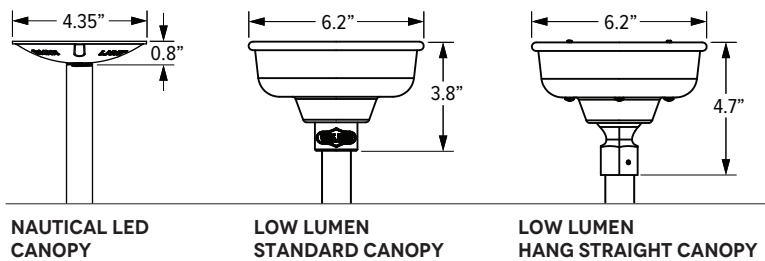

LED STEM & FLUSH MOUNT PENDANTS

REV 10.29.18

Coupling the durability of stem mountings with the efficiency and performance of LED technology, this assortment of pendants is among the most versatile options available. Hidden behind a sturdy stem, the fixture's wires and LED components are fully protected from the conditions they face in high-traffic areas and wet locations. The Flush Mounting secures the shade squarely against the ceiling, reducing the fixture's profile in tighter areas. A hang straight canopy suspends the stem mounting at its natural angle on ceilings sloped up to 30 degrees. Please Note: Standard LED Fixtures and Nautical LED Lights incorporate different canopies.

CODE	LENGTH (L)
ST506	6"
ST512	12"
ST518	18"
ST524	24"
ST536	36"
ST542	42"
ST548	48"

CODE	LENGTH (L)
ST706	6"
ST712	12"
ST718	18"
ST724	24"
ST736	36"
ST742	42"
ST748	48"

LOW LUMEN CANOPY OPTIONS SUITABLE WITH 850 & 1250 LUMENS