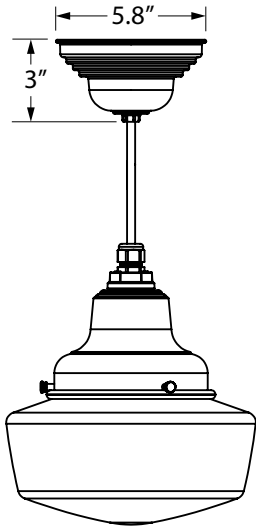

MOUNTING STYLE

CORD HUNG PENDANT (C)

SHOWN WITH: SMALL 10" GLASS