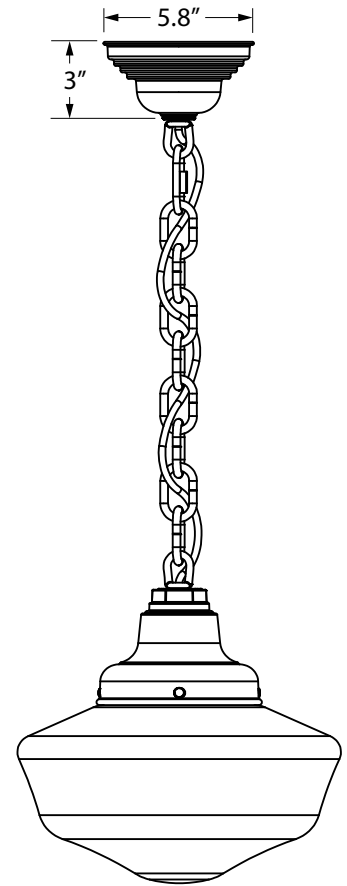

B - GLASS STYLE & SIZE

SCH10	Small, 10" Opaque Glass
SCH14	Large, 14" Opaque Glass
SCHCL10	Small, 10" Clear Glass
SCHCL14	Large, 14" Clear Glass

C - FIXTURE FINISH

(I) If Cord Hung [C] Mounting Style selected, selection identifies fitter and canopy finish

(II) If Chain Hung [CN] Mounting Style selected, selection identifies fitter, chain and canopy finish

(III) If Semi-Flush Mount [FSF] Mounting Style selected, selection identifies fitter and canopy finish

MOUNTING STYLE

CORD HUNG PENDANT (C)

SHOWN WITH: SMALL 10" GLASS

SEMI-FLUSH MOUNT (FSF)

CHAIN HUNG PENDANT (CN)

SHOWN WITH: LARGE 14" GLASS

GOOSENECK (G)

SHOWN WITH:
G26 GOOSENECK ARM
LARGE 10" GLASS

AVAILABLE GLASS SIZES

**SMALL 10" GLASS
(SCHCL10 & SCH10)**

**LARGE 14" GLASS
(SCHCL14 & SCH14)**

STEM MOUNT PENDANT (S)

SHOWN WITH: SMALL 10" GLASS

LIGHT SOURCE

All published luminaire photometric testing performed to IESNA LM-79-08 standards by a NVLAP accredited laboratory. Data is considered to be representative of the configurations shown, within the tolerances allowed by Lighting Facts. To obtain an IES file specific to your project, please contact the factory.