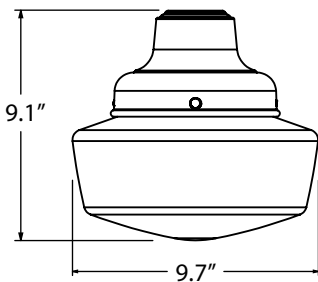

AVAILABLE GLASS SIZES

**SMALL 10" GLASS
(SCHCL10 & SCH10)**

**LARGE 14" GLASS
(SCHCL14 & SCH14)**

STEM MOUNT PENDANT (S)

SHOWN WITH: SMALL 10" GLASS

LIGHT SOURCE

All published luminaire photometric testing performed to IESNA LM-79-08 standards by a NVLAP accredited laboratory. Data is considered to be representative of the configurations shown, within the tolerances allowed by Lighting Facts. To obtain an IES file specific to your project, please contact the factory.