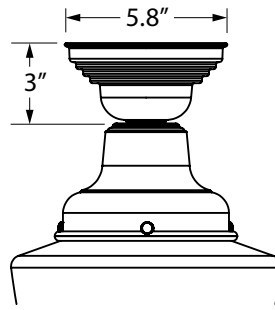

SEMI-FLUSH MOUNT (FSF)