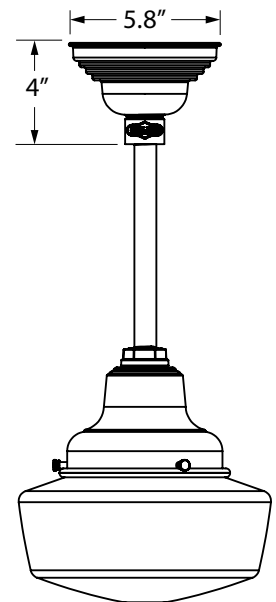

B - GLASS STYLE & SIZE

SCH10	Small, 10" Opaque Glass
SCH14	Large, 14" Opaque Glass
SCHCL10	Small, 10" Clear Glass
SCHCL14	Large, 14" Clear Glass

C - FIXTURE FINISH

(I) If Cord Hung [C] Mounting Style selected, selection identifies fitter and canopy finish

AVAILABLE GLASS SIZES

**SMALL 10" GLASS
(SCHCL10 & SCH10)**

**LARGE 14" GLASS
(SCHCL14 & SCH14)**

STEM MOUNT PENDANT (S)

SHOWN WITH: SMALL 10" GLASS

LIGHT SOURCE

All published luminaire photometric testing performed to IESNA LM-79-08 standards by a NVLAP accredited laboratory. Data is considered to be representative of the configurations shown, within the tolerances allowed by Lighting Facts. To obtain an IES file specific to your project, please contact the factory.