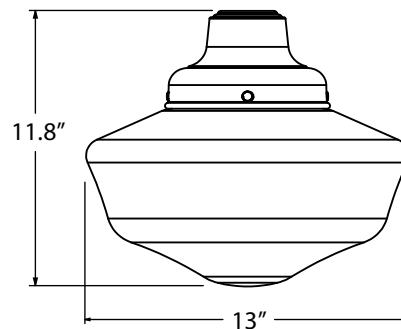

AVAILABLE GLASS SIZES

**SMALL 10" GLASS
(SCHCL10 & SCH10)**

**LARGE 14" GLASS
(SCHCL14 & SCH14)**

STEM MOUNT PENDANT (S)

SHOWN WITH: SMALL 10" GLASS

LIGHT SOURCE

All published luminaire photometric testing performed to IESNA LM-79-08 standards by a NVLAP accredited laboratory. Data is considered to be representative of the configurations shown, within the tolerances allowed by Lighting Facts. To obtain an IES file specific to your project, please contact the factory.