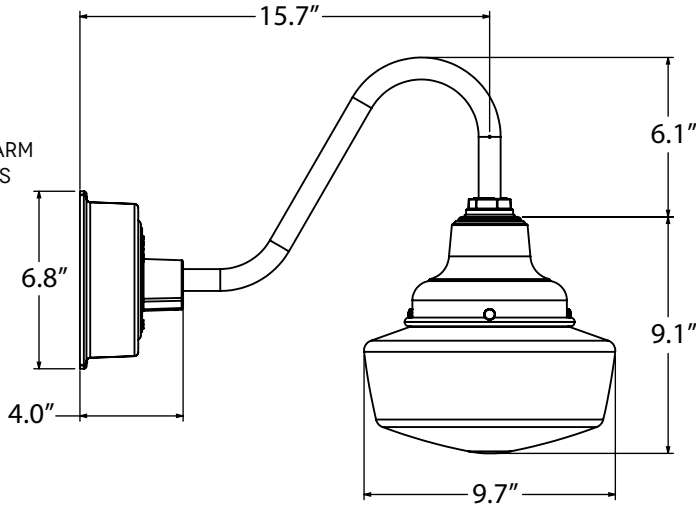

AVAILABLE GLASS SIZES

**SMALL 10" GLASS
(SCHCL10 & SCH10)**

**LARGE 14" GLASS
(SCHCL14 & SCH14)**

STEM MOUNT PENDANT (S)

SHOWN WITH: SMALL 10" GLASS

LIGHT SOURCE

All published luminaire photometric testing performed to IESNA LM-79-08 standards by a NVLAP accredited laboratory. Data is considered to be representative of the configurations shown, within the tolerances allowed by Lighting Facts. To obtain an IES file specific to your project, please contact the factory.