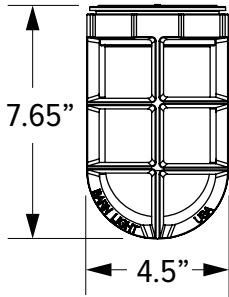

ACCESSORIES TO IMPRESS

REV 09.25.18

Different accessories completely alter the look and feel of a light. By selecting a durable cast guard and glass or a rugged wire cage, our lights take on a trendy industrial character. Not only are these accessories stylish, but they also protect the bulb in commercial or industrial settings!

GUARD OPTIONS

TGG Heavy Duty Cast Guard