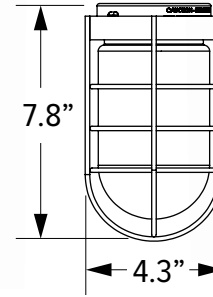

WGG Wire Guard