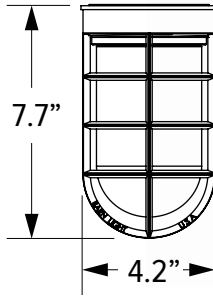

CGG Standard Cast Guard