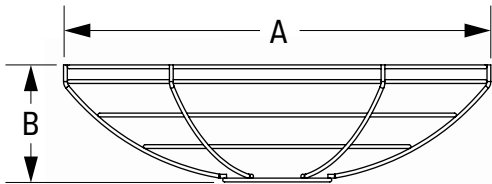

## WIRE CAGE

Not Applicable with Guard and Glass

WC Wire Cage

DIAMETER (A)	HEIGHT (B)
8"	2.7"
10"	2.9"
11"	3.2"
12"	3.4"
13"	3.7"
14"	3.9"
15"	4.2"
16"	4.4"
17"	4.7"
18"	4.9"
20"	5"