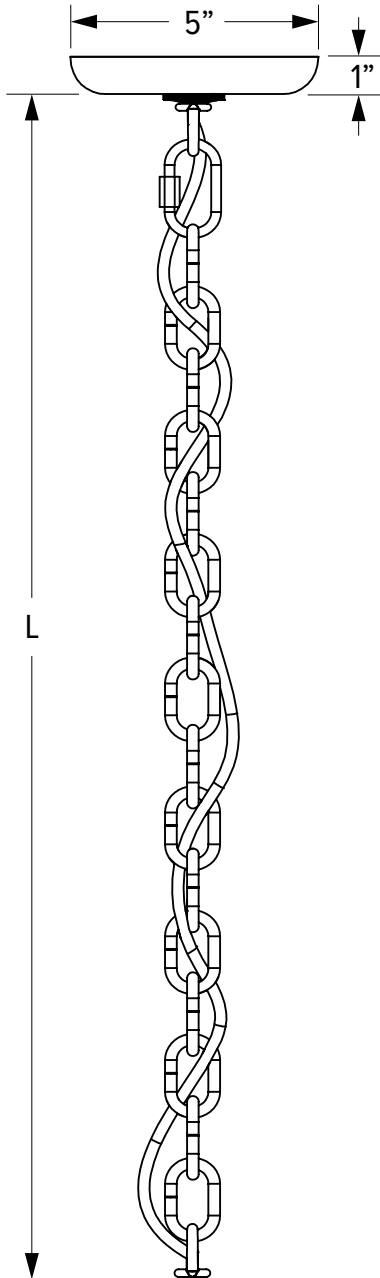

CHAIN HUNG PENDANTS

REV 09.25.18

Rugged and industrial, a chain mounting supplies our lights with a timeless yet still contemporary aesthetic. A fashionable cord — in your choice of style and color — is weaved through the chain, giving the mounting a touch of color. Along with the aesthetic benefits, the 4-gauge chain provides extra durability to the pendant’s design. When it’s time to install the pendant, a Quick Link allows simple on-site adjustments to the chain’s length.

CHAIN HUNG (CNXX)	
CODE	LENGTH (L)
CN36	36" (3 Feet)
CN48	48" (4 Feet)
CN60	60" (5 Feet)
CN72	72" (6 Feet)

Custom lengths available upon request, please contact factory for additional information.

CSA LISTED CORD OPTIONS

Damp or Dry Locations

SBK Standard Black Cord

CSB Black Cloth Cord

CSR Red Cloth Cord

CSBW Black & White Cloth Cord

CSGW Gold & White Cloth Cord

CSBG Black & Gold Cloth Cord

SWH Standard White Cord

CSW White Cloth Cord

CSRW Red & White Cloth Cord

CSBB Black & Pink Cloth Cord

CSUW Blue & White Cloth Cord

CSBB Black & Brown Chevron Cloth Cord

NON-CSA LISTED CORD OPTIONS

Dry Locations Only

CRZ Red Chevron Cord