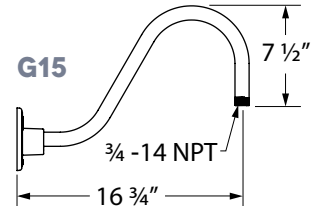

GOOSENECK LIGHTING

Timeless and practical, our vast selection of gooseneck arms provides the perfect angle and style for any setting. The curved arms evoke classic light styles while helping the shade direct light onto sidewalks, signs and more. Each gooseneck arm is crafted in our Florida-based manufacturing facility! Select gooseneck arms cannot be used with certain designs and shades. For additional information, please visit the individual product listing.

*Please Note: Select gooseneck arm not available in copper or brass finishes

G8