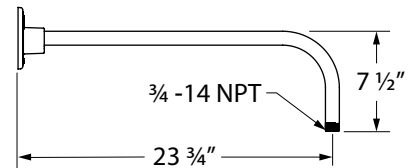

GOOSENECK LIGHTING

Timeless and practical, our vast selection of gooseneck arms provides the perfect angle and style for any setting. The curved arms evoke classic light styles while helping the shade direct light onto sidewalks, signs and more. Each gooseneck arm is crafted in our Florida-based manufacturing facility! Select gooseneck arms cannot be used with certain designs and shades. For additional information, please visit the individual product listing.

*Please Note: Select gooseneck arm not available in copper or brass finishes

G8