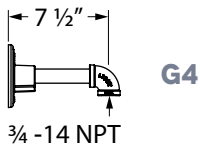

GOOSENECK LIGHTING

Timeless and practical, our vast selection of gooseneck arms provides the perfect angle and style for any setting. The curved arms evoke classic light styles while helping the shade direct light onto sidewalks, signs and more. Each gooseneck arm is crafted in our Florida-based manufacturing facility! Select gooseneck arms cannot be used with certain designs and shades. For additional information, please visit the individual product listing.

*Please Note: Select gooseneck arm not available in copper or brass finishes

G8