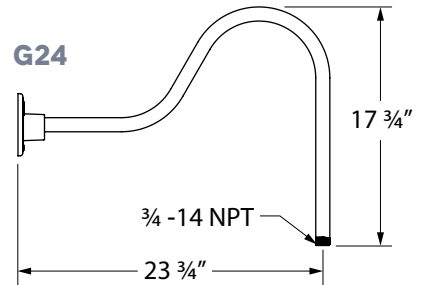

GOOSENECK LIGHTING

Timeless and practical, our vast selection of gooseneck arms provides the perfect angle and style for any setting. The curved arms evoke classic light styles while helping the shade direct light onto sidewalks, signs and more. Each gooseneck arm is crafted in our Florida-based manufacturing facility! Select gooseneck arms cannot be used with certain designs and shades. For additional information, please visit the individual product listing.

*Please Note: Select gooseneck arm not available in copper or brass finishes

G8