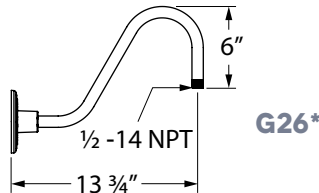

GOOSENECK LIGHTING

Timeless and practical, our vast selection of gooseneck arms provides the perfect angle and style for any setting. The curved arms evoke classic light styles while helping the shade direct light onto sidewalks, signs and more. Each gooseneck arm is crafted in our Florida-based manufacturing facility! Select gooseneck arms cannot be used with certain designs and shades. For additional information, please visit the individual product listing.

*Please Note: Select gooseneck arm not available in copper or brass finishes

G8