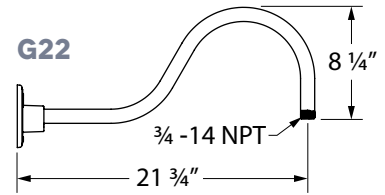

GOOSENECK LIGHTING

Timeless and practical, our vast selection of gooseneck arms provides the perfect angle and style for any setting. The curved arms evoke classic light styles while helping the shade direct light onto sidewalks, signs and more. Each gooseneck arm is crafted in our Florida-based manufacturing facility! Select gooseneck arms cannot be used with certain designs and shades. For additional information, please visit the individual product listing.

*Please Note: Select gooseneck arm not available in copper or brass finishes

G8