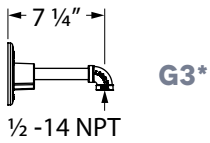

GOOSENECK LIGHTING

Timeless and practical, our vast selection of gooseneck arms provides the perfect angle and style for any setting. The curved arms evoke classic light styles while helping the shade direct light onto sidewalks, signs and more. Each gooseneck arm is crafted in our Florida-based manufacturing facility! Select gooseneck arms cannot be used with certain designs and shades. For additional information, please visit the individual product listing.

*Please Note: Select gooseneck arm not available in copper or brass finishes

G8