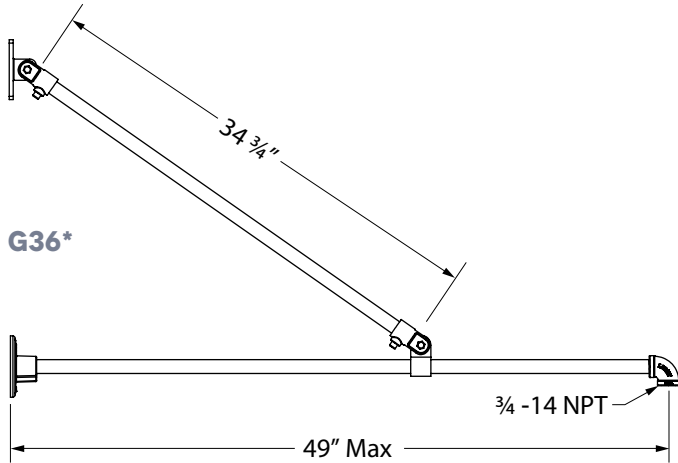

OPTIONAL MOUNTING ACCESSORIES

Please Note: Select gooseneck arms are not applicable with below accessories, reference website for additional information.