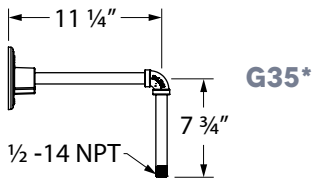

GOOSENECK LIGHTING

Timeless and practical, our vast selection of gooseneck arms provides the perfect angle and style for any setting. The curved arms evoke classic light styles while helping the shade direct light onto sidewalks, signs and more. Each gooseneck arm is crafted in our Florida-based manufacturing facility! Select gooseneck arms cannot be used with certain designs and shades. For additional information, please visit the individual product listing.

*Please Note: Select gooseneck arm not available in copper or brass finishes

G8