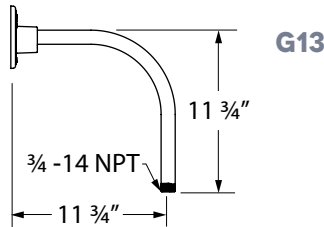

GOOSENECK LIGHTING

Timeless and practical, our vast selection of gooseneck arms provides the perfect angle and style for any setting. The curved arms evoke classic light styles while helping the shade direct light onto sidewalks, signs and more. Each gooseneck arm is crafted in our Florida-based manufacturing facility! Select gooseneck arms cannot be used with certain designs and shades. For additional information, please visit the individual product listing.

*Please Note: Select gooseneck arm not available in copper or brass finishes

G8