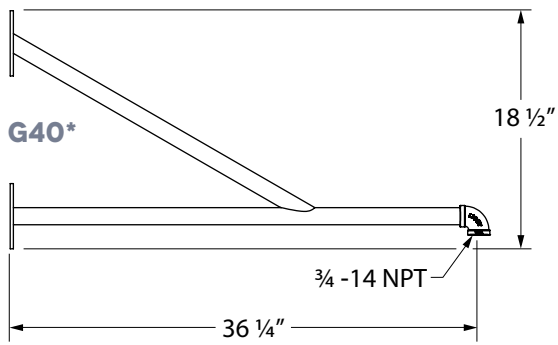

OPTIONAL MOUNTING ACCESSORIES

Please Note: Select gooseneck arms are not applicable with below accessories, reference website for additional information.