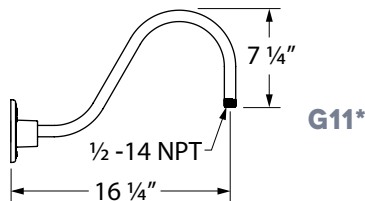

GOOSENECK LIGHTING

Timeless and practical, our vast selection of gooseneck arms provides the perfect angle and style for any setting. The curved arms evoke classic light styles while helping the shade direct light onto sidewalks, signs and more. Each gooseneck arm is crafted in our Florida-based manufacturing facility! Select gooseneck arms cannot be used with certain designs and shades. For additional information, please visit the individual product listing.

*Please Note: Select gooseneck arm not available in copper or brass finishes

G8