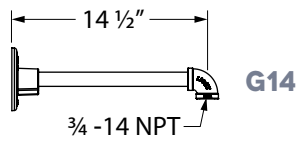

GOOSENECK LIGHTING

Timeless and practical, our vast selection of gooseneck arms provides the perfect angle and style for any setting. The curved arms evoke classic light styles while helping the shade direct light onto sidewalks, signs and more. Each gooseneck arm is crafted in our Florida-based manufacturing facility! Select gooseneck arms cannot be used with certain designs and shades. For additional information, please visit the individual product listing.

*Please Note: Select gooseneck arm not available in copper or brass finishes

G8