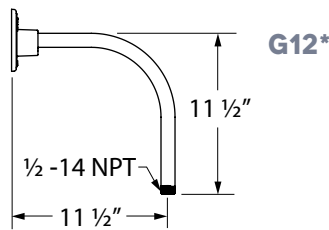

GOOSENECK LIGHTING

Timeless and practical, our vast selection of gooseneck arms provides the perfect angle and style for any setting. The curved arms evoke classic light styles while helping the shade direct light onto sidewalks, signs and more. Each gooseneck arm is crafted in our Florida-based manufacturing facility! Select gooseneck arms cannot be used with certain designs and shades. For additional information, please visit the individual product listing.

*Please Note: Select gooseneck arm not available in copper or brass finishes

G8