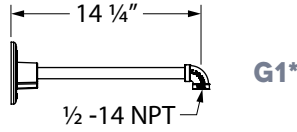

GOOSENECK LIGHTING

Timeless and practical, our vast selection of gooseneck arms provides the perfect angle and style for any setting. The curved arms evoke classic light styles while helping the shade direct light onto sidewalks, signs and more. Each gooseneck arm is crafted in our Florida-based manufacturing facility! Select gooseneck arms cannot be used with certain designs and shades. For additional information, please visit the individual product listing.

*Please Note: Select gooseneck arm not available in copper or brass finishes

G8