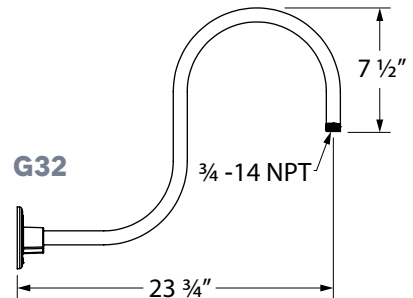

GOOSENECK LIGHTING

Timeless and practical, our vast selection of gooseneck arms provides the perfect angle and style for any setting. The curved arms evoke classic light styles while helping the shade direct light onto sidewalks, signs and more. Each gooseneck arm is crafted in our Florida-based manufacturing facility! Select gooseneck arms cannot be used with certain designs and shades. For additional information, please visit the individual product listing.

*Please Note: Select gooseneck arm not available in copper or brass finishes

G8