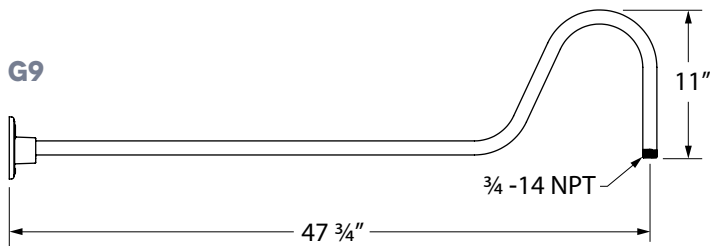

OPTIONAL MOUNTING ACCESSORIES

Please Note: Select gooseneck arms are not applicable with below accessories, reference website for additional information.