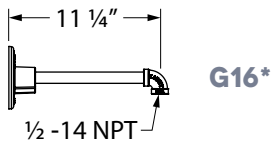

GOOSENECK LIGHTING

Timeless and practical, our vast selection of gooseneck arms provides the perfect angle and style for any setting. The curved arms evoke classic light styles while helping the shade direct light onto sidewalks, signs and more. Each gooseneck arm is crafted in our Florida-based manufacturing facility! Select gooseneck arms cannot be used with certain designs and shades. For additional information, please visit the individual product listing.

*Please Note: Select gooseneck arm not available in copper or brass finishes

G8