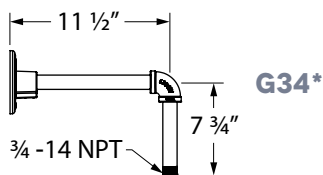

GOOSENECK LIGHTING

Timeless and practical, our vast selection of gooseneck arms provides the perfect angle and style for any setting. The curved arms evoke classic light styles while helping the shade direct light onto sidewalks, signs and more. Each gooseneck arm is crafted in our Florida-based manufacturing facility! Select gooseneck arms cannot be used with certain designs and shades. For additional information, please visit the individual product listing.

*Please Note: Select gooseneck arm not available in copper or brass finishes

G8