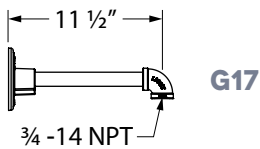

GOOSENECK LIGHTING

Timeless and practical, our vast selection of gooseneck arms provides the perfect angle and style for any setting. The curved arms evoke classic light styles while helping the shade direct light onto sidewalks, signs and more. Each gooseneck arm is crafted in our Florida-based manufacturing facility! Select gooseneck arms cannot be used with certain designs and shades. For additional information, please visit the individual product listing.

*Please Note: Select gooseneck arm not available in copper or brass finishes

G8