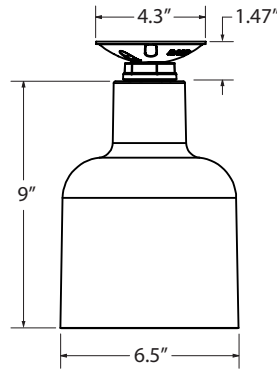

FLUSH MOUNT (F)