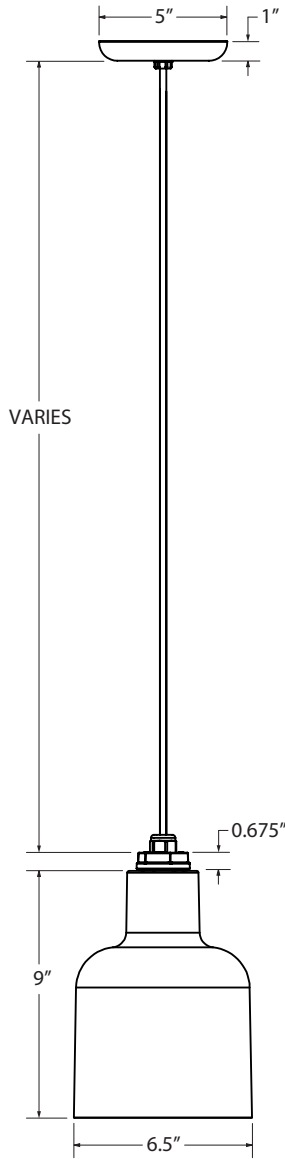

MOUNTING STYLE

CORD HUNG PENDANT (C)