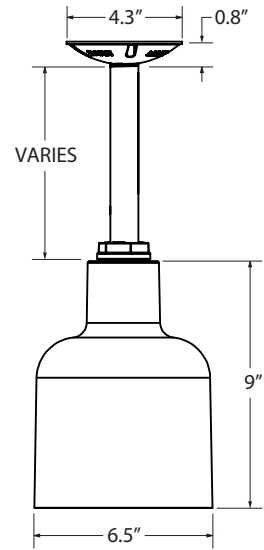

**MOUNTING STYLE**

**CORD HUNG PENDANT (C)**

**FLUSH MOUNT (F)**

**STEM MOUNT PENDANT (S)**

**GOOSENECK (G)**

**LIGHT SOURCE**

All published luminaire photometric testing performed to IESNA LM-79-08 standards by a NVLAP accredited laboratory. Data is considered to be representative of the configurations shown, within the tolerances allowed by Lighting Facts. To obtain an IES file specific to your project, please contact the factory.

**SPECIFICATIONS**

**MOUNTING**

STEM  
1/2" Nominal (0.84" Actual) or 3/4" Nominal (1.05" Actual) Sch 40, 6063 Aluminum Mounting Stem. Custom Lengths Available upon Request.

GOOSENECK  
1/2" Nominal (0.84" Actual) or 3/4" Nominal (1.05" Actual) Sch 40, 6063 Aluminum Gooseneck