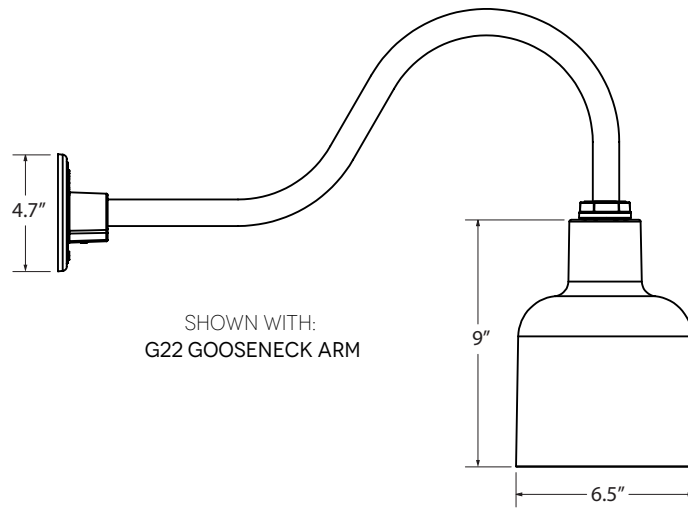

**MOUNTING STYLE**

**CORD HUNG PENDANT (C)**

**FLUSH MOUNT (F)**

**STEM MOUNT PENDANT (S)**

**GOOSENECK (G)**

**LIGHT SOURCE**

All published luminaire photometric testing performed to IESNA LM-79-08 standards by a NVLAP accredited laboratory. Data is considered to be representative of the configurations shown, within the tolerances allowed by Lighting Facts. To obtain an IES file specific to your project, please contact the factory.