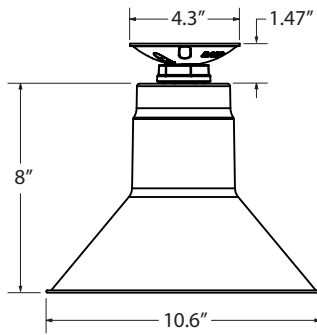

FLUSH MOUNT (F)