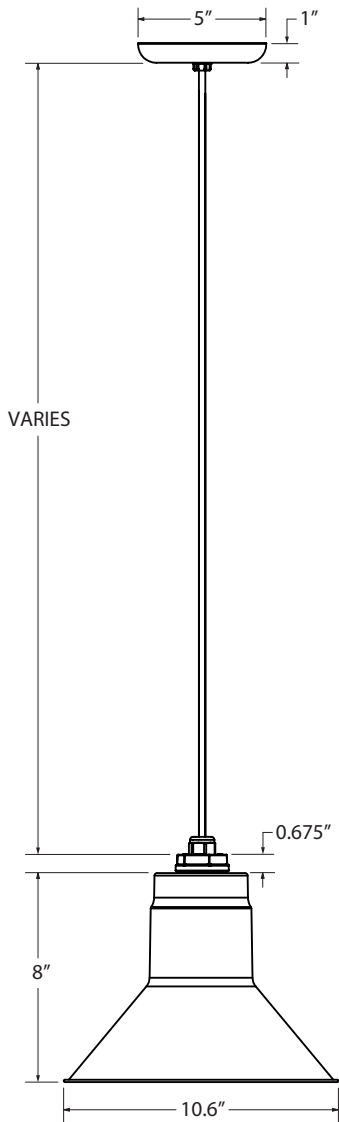

MOUNTING STYLE

CORD HUNG PENDANT (C)