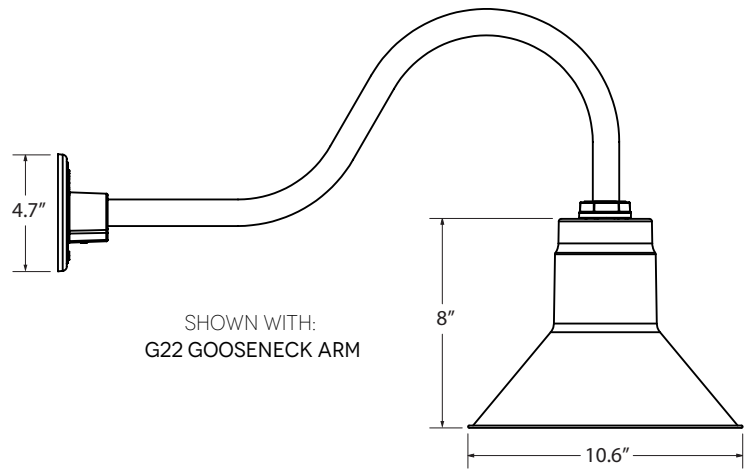

MOUNTING STYLE

CORD HUNG PENDANT (C)

FLUSH MOUNT (F)

STEM MOUNT PENDANT (S)

GOOSENECK (G)

LIGHT SOURCE

All published luminaire photometric testing performed to IESNA LM-79-08 standards by a NVLAP accredited laboratory. Data is considered to be representative of the configurations shown, within the tolerances allowed by Lighting Facts. To obtain an IES file specific to your project, please contact the factory.