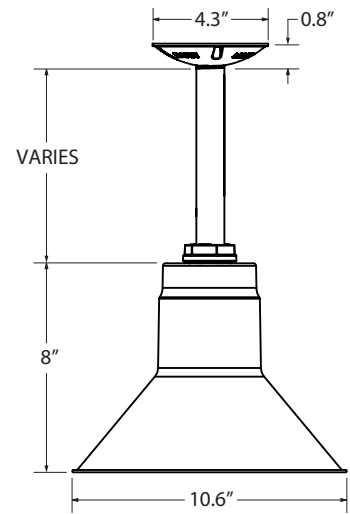

MOUNTING STYLE

CORD HUNG PENDANT (C)

FLUSH MOUNT (F)

STEM MOUNT PENDANT (S)

GOOSENECK (G)

LIGHT SOURCE

All published luminaire photometric testing performed to IESNA LM-79-08 standards by a NVLAP accredited laboratory. Data is considered to be representative of the configurations shown, within the tolerances allowed by Lighting Facts. To obtain an IES file specific to your project, please contact the factory.

SPECIFICATIONS

MOUNTING

STEM

1/2" Nominal (0.84" Actual) or 3/4" Nominal (1.05" Actual) Sch 40, 6063 Aluminum Mounting Stem. Custom Lengths Available upon Request.

GOOSENECK

1/2" Nominal (0.84" Actual) or 3/4" Nominal (1.05" Actual) Sch 40, 6063 Aluminum Gooseneck