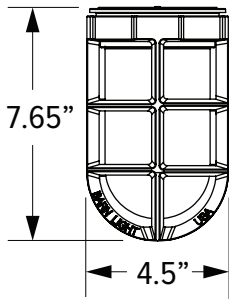

ACCESSORIES TO IMPRESS

Different accessories completely alter the look and feel of a light. By selecting a durable cast guard and glass or a rugged wire cage, our lights take on a trendy industrial character. Not only are these accessories stylish, but they also protect the bulb in commercial or industrial settings!

GUARD OPTIONS

TGG Heavy Duty Cast Guard