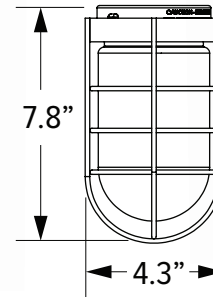

WGG Wire Guard