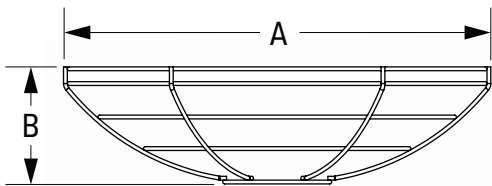

RIB Ribbed

CCR Clear Crackle

SMK Smoke Crackle

HCR Honey Crackle

WIRE CAGE

Not Applicable with Guard and Glass

WC Wire Cage

DIAMETER (A)	HEIGHT (B)
8"	2.7"
10"	2.9"
11"	3.2"
12"	3.4"
13"	3.7"
14"	3.9"
15"	4.2"
16"	4.4"
17"	4.7"
18"	4.9"
20"	5"