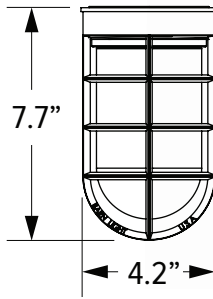

CGG Standard Cast Guard