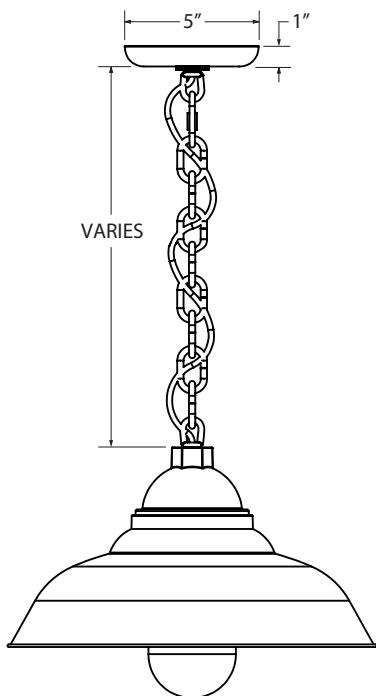

MOUNTING STYLE

CHAIN HUNG PENDANT (CN)