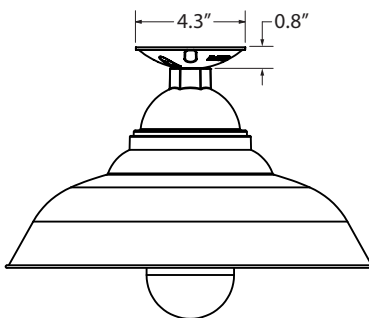

FLUSH MOUNT (F)