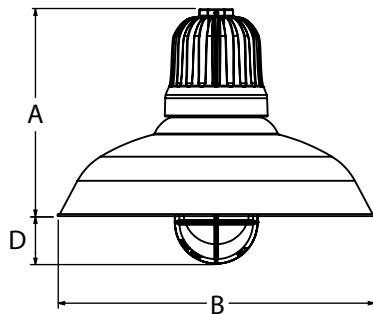

SHOWN WITH: OPTIONAL GUARD
(WGG, CGG OR TGG) & GLASS