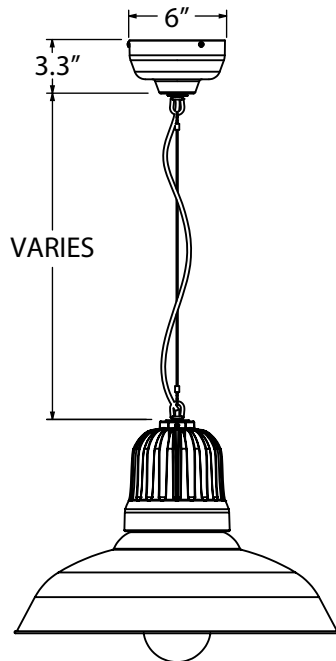

MOUNTING STYLE

STEM MOUNT PENDANT (S)

GOOSENECK (G)

SHOWN WITH: G22 GOOSENECK ARM

CORD & STUDIO CABLE PENDANT (C)

AVAILABLE SHADE SIZES

SHOWN WITH: GLASS ONLY
(CLR, FST, RIB, CCR, SMK OR HCR)

SHOWN WITH: OPTIONAL GUARD
(WGG, CGG OR TGG) & GLASS

CHAIN HUNG PENDANT (CN)

SHADE CODE	HEIGHT (A)	DIAMETER (B)	LENGTH BELOW SHADE	
			(C)	(D)
OIL12	10"	12"	2"	3"
OIL14	10"	14"	2"	3"
OIL16	10.4"	16"	1.4"	2.4"
OIL18	11.4"	18"	0.4"	1.4"
OIL20	12"	20"	1"	2"