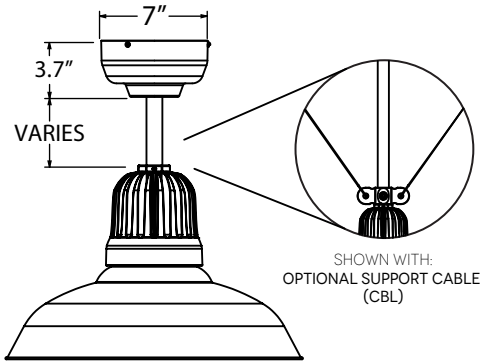

MOUNTING STYLE

STEM MOUNT PENDANT (S)