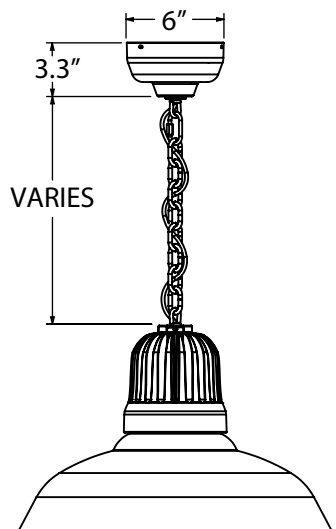

IMPORTANT: (1) Not available in Natural Finishes (2) Cord options are complete with a supportive studio cable, please refer to drawing on page 2 (3) Glass styles will change CCT, please consult factory for additional details (4) Only applicable if Stem Mount or Gooseneck is selected in Section A, select NA if another mounting style is selected (5) Only applicable if Chain Hung Mounting Style selected in Section A, select NA if another Mounting Style is selected (6) Only applicable if Cord and Studio Cable Mounting Style selected in Section A, select NA if another Mounting Style is selected (7) Support Cable not applicable with select Stem Mount or Gooseneck selections

MOUNTING STYLE

STEM MOUNT PENDANT (S)

GOOSENECK (G)

SHOWN WITH: G22 GOOSENECK ARM

CORD & STUDIO CABLE PENDANT (C)

AVAILABLE SHADE SIZES

SHOWN WITH: GLASS ONLY
(CLR, FST, RIB, CCR, SMK OR HCR)

SHOWN WITH: OPTIONAL GUARD
(WGG, CGG OR TGG) & GLASS

CHAIN HUNG PENDANT (CN)

SHADE CODE	HEIGHT (A)	DIAMETER (B)	LENGTH BELOW SHADE	
			(C)	(D)
OIL12	10"	12"	2"	3"
OIL14	10"	14"	2"	3"
OIL16	10.4"	16"	1.4"	2.4"
OIL18	11.4"	18"	0.4"	1.4"
OIL20	12"	20"	1"	2"