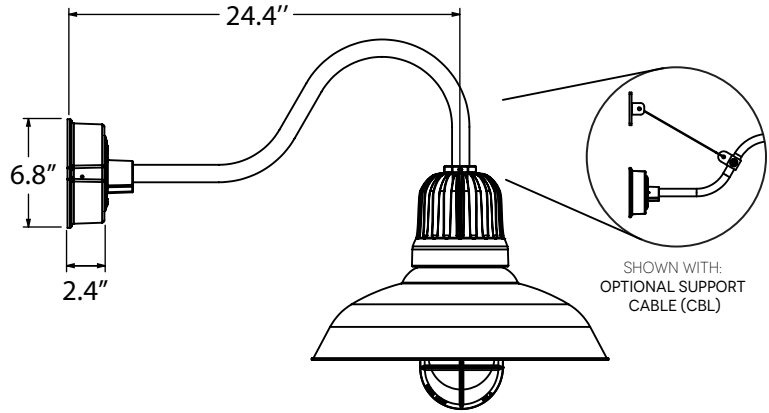

GOOSENECK (G)

SHOWN WITH: G22 GOOSENECK ARM