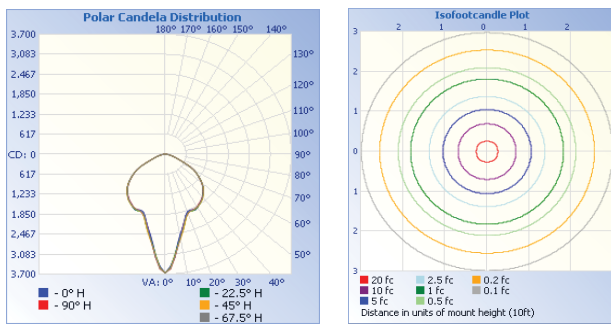

LIGHT SOURCE

All published luminaire photometric testing performed to IESNA LM-79-08 standards by a NVLAP accredited laboratory. Data is considered to be representative of the configurations shown, within the tolerances allowed by Lighting Facts. To obtain an IES file specific to your project, please contact the factory.

LED	Drive Current	System Watts	2700K		3000K		3500K		4000K		5000K		
			CRI	90CRI	90CRI	90CRI	90CRI	90CRI	90CRI	90CRI			
			Cage Guard	Lumens	LPW	Lumens	LPW	Lumens	LPW	Lumens	LPW	Lumens	LPW
LED42	1.0A	42	NA	3104	74	3337	79	3570	85	3570	85	3570	85
			WGG-200	2846	68	3059	73	3273	78	3273	78	3273	78
			CGG-200	2669	64	2869	68	3069	73	3069	73	3069	73
LED48	1.2A	48	NA	3501	73	3763	78	4026	84	4026	84	4026	84
			WGG-200	3209	67	3451	72	3692	77	3692	77	3692	77
			CGG-200	3010	63	3236	67	3462	72	3462	72	3462	72
LED57	1.4A	57	NA	3991	70	4291	75	4591	81	4591	81	4591	81
			WGG-200	3660	64	3934	69	4209	74	4209	74	4209	74
			CGG-200	3433	60	3691	65	3948	69	3948	69	3948	69
LED62	1.6A	62	NA	4457	72	4792	77	5127	83	5127	83	5127	83
			WGG-200	4087	66	4394	71	4701	76	4701	76	4701	76
			CGG-200	3832	62	4120	66	4408	71	4408	71	4408	71
LED70	1.75A	70	NA	4772	68	5130	73	5488	78	5488	78	5488	78
			WGG-200	4375	63	4703	67	5032	72	5032	72	5032	72
			CGG-200	4103	59	4411	63	4719	67	4719	67	4719	67

LIGHT DISTRIBUTION

NO GUARD (NA)

SHOWN ABOVE: THE OUTFIELD/GRIDIRON 20° SHADE LED70, 3000K