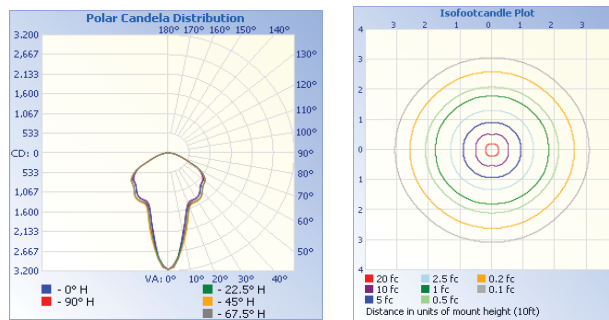

LIGHT DISTRIBUTION

NO GUARD (NA)

SHOWN ABOVE: THE OUTFIELD/GRIDIRON 20° SHADE LED70, 3000K

WIRE GUARD (WGG)

SHOWN ABOVE: THE OUTFIELD/GRIDIRON 20° SHADE LED70, 3000K

STANDARD CAST GUARD (CGG)

SHOWN ABOVE: THE OUTFIELD/GRIDIRON 20° SHADE LED70, 3000K