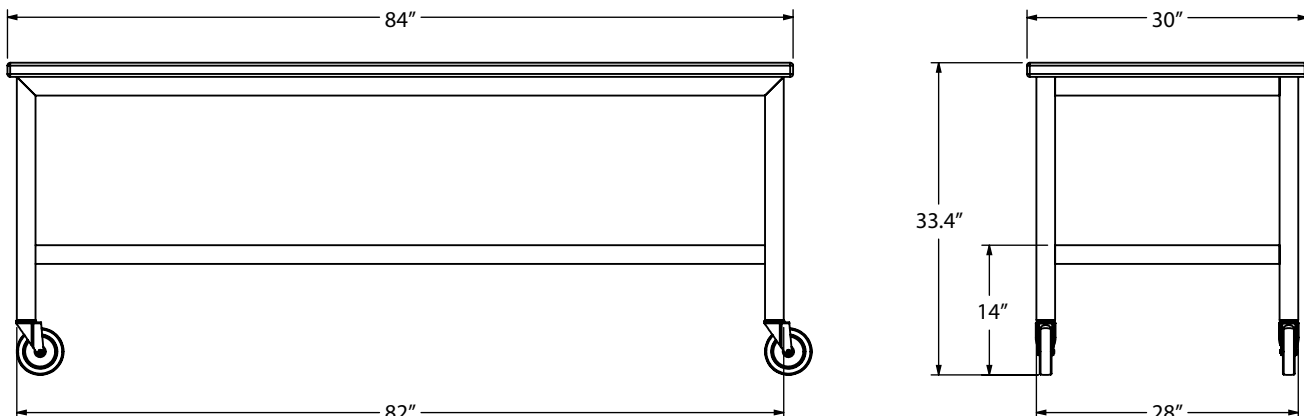

D - OPTIONAL LOCKING WHEELS

SIDE VIEW

SPECIFICATIONS

CERTIFICATIONS & WARRANTY

MADE IN THE USA
 Manufactured and Hand-Crafted in Our 60,000 Square Foot Facility
 Located in Titusville, FL

MADE TO ORDER
 All Furniture Specially Made According to a Customer's
 Specifications and No Two Pieces Are Alike

LIMITED WARRANTY
 For Additional Information on Our Limited Warranty, Please See
 Our Terms & Conditions

DESIGN & FINISHES

CONSTRUCTION
 Welded, Rectangular-Shaped Solid Steel Frame
 Multiple Pieces of Wood are Seamlessly Joined Together to Create
 a Solid Top