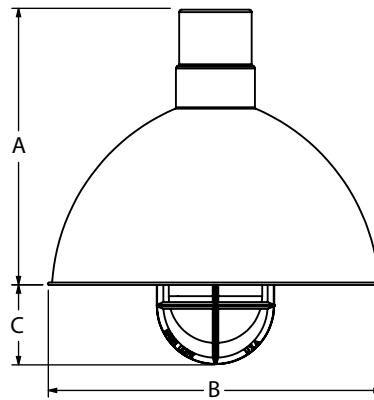

LUMINAIRE DIMENSIONS

SHOWN WITH: OPTIONAL GUARD & GLASS ACCESSORY

SHADE CODE	HEIGHT (A)	DIAMETER (B)	EXTENSION (C)
DBW8	8.25"	8"	4.3"
DBW10	9"	10"	3.6"
DBW12	9.75"	12"	2.8"
DBW14	11.25"	14"	1.3"
DBW16	12.75"	16"	N/A
DBW20	16.25"	20"	N/A