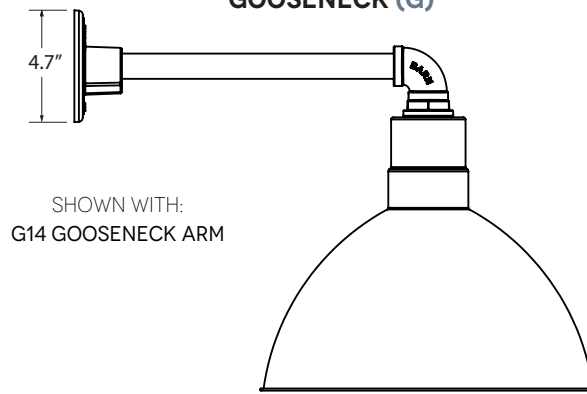

**MOUNTING STYLES**

**CHAIN HUNG PENDANT (CN)**

**FLUSH MOUNT (F)**

**STEM MOUNT PENDANT (S)**

**CORD HUNG PENDANT (C)**

**GOOSENECK (G)**

**LUMINAIRE DIMENSIONS**

SHOWN WITH: OPTIONAL GUARD & GLASS ACCESSORY

SHADE CODE	HEIGHT (A)	DIAMETER (B)	EXTENSION (C)
DBW8	8.25"	8"	4.3"
DBW10	9"	10"	3.6"
DBW12	9.75"	12"	2.8"
DBW14	11.25"	14"	1.3"
DBW16	12.75"	16"	N/A
DBW20	16.25"	20"	N/A

**SPECIFICATIONS****CERTIFICATIONS, LISTINGS & WARRANTY**