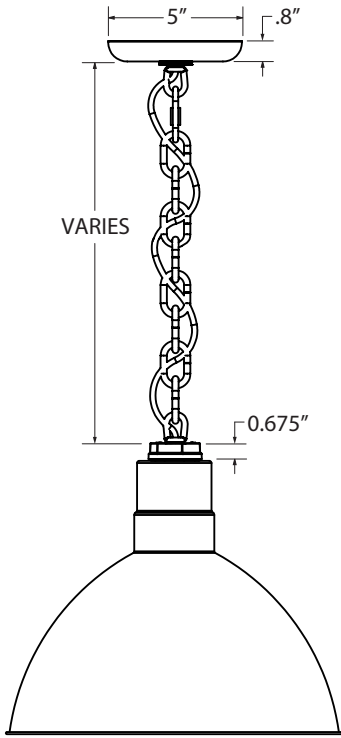

MOUNTING STYLES

CHAIN HUNG PENDANT (CN)