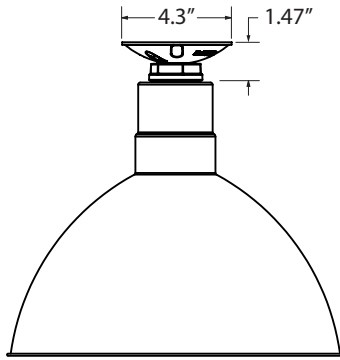

FLUSH MOUNT (F)