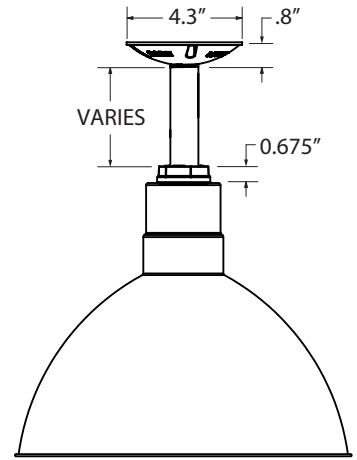

**L - LIGHT SOURCE**

<b>E26</b>	200 Watt Max
<b>GU24</b>	23 Watt Max <sup>1,18</sup>

**IMPORTANT:** (1) Not available with Acrylic Diffuser accessory (2) Not available with the Guard & Glass accessory (3) Not available in Brass (4) Not available in Natural Metals (5) All Porcelain Enamel finished shades feature a white interior and a black outer rim (6) All Powder Coat finished shades, Galvanized excluded, feature a white interior (7) Natural Metals have a longer estimated manufacturing time, please check the website for exact lead time. There are no returns accepted on Natural Metals (8) Not available with Chain Hung [CN] option (9) Not compatible with 16" shade size or larger (10) Only applicable if Cord Hung Mounting Style is selected in Section A, select NA if another Mounting Style is selected in Section A (11) Only applicable if Chain Hung Mounting Style selected in Section A, select NA if another Mounting Style is selected (12) Acrylic Diffuser accessory reduces incandescent wattage to 60W (13) Fixture is UL Listed for Damp Locations with Acrylic Diffuser (14) Guard and Glass accessory reduces incandescent wattage to 100W Max and GU24 Bi-Pin to 18W Max (15) Only applicable if Stem Mounting Style is selected in Section A (16) Only available if Gooseneck Mounting Style is selected in Section A (17) Not available with G19 and G40 Gooseneck (18) Fixtures configured with GU24 socket are non-returnable

**MOUNTING STYLES**

**CHAIN HUNG PENDANT (CN)**

**FLUSH MOUNT (F)**

**STEM MOUNT PENDANT (S)**

**CORD HUNG PENDANT (C)**

**GOOSENECK (G)**

**LUMINAIRE DIMENSIONS**

SHOWN WITH: OPTIONAL GUARD & GLASS ACCESSORY

SHADE CODE	HEIGHT (A)	DIAMETER (B)	EXTENSION (C)
DBW8	8.25"	8"	4.3"
DBW10	9"	10"	3.6"
DBW12	9.75"	12"	2.8"
DBW14	11.25"	14"	1.3"
DBW16	12.75"	16"	N/A
DBW20	16.25"	20"	N/A

**SPECIFICATIONS****CERTIFICATIONS, LISTINGS & WARRANTY**