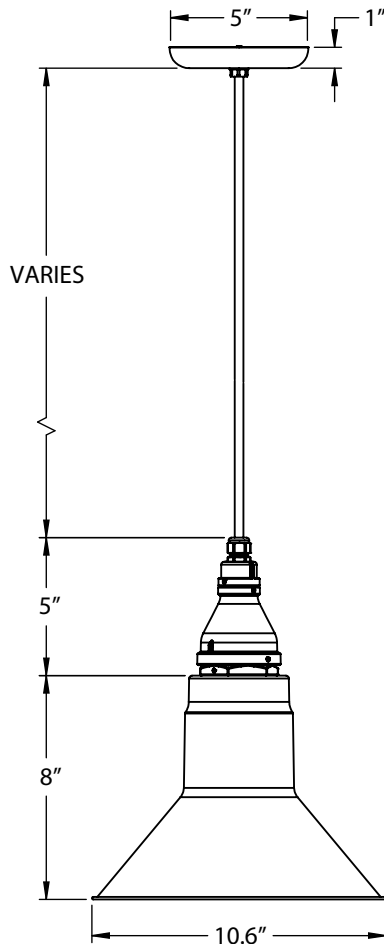

BLE - C - SOH - CAN - _____ - _____ - _____
A B C

Order Example: BLE - C - SOH - CAN - 300 - SBK - 200

A - FINISHES	A - FINISHES (CONTINUED)	B - CORDS	C - CEILING CANOPY FINISH
POWDER COAT FINISHES¹: <table border="0"> <tr><td>100</td><td>Black</td></tr> <tr><td>105</td><td>Textured Black</td></tr> <tr><td>200</td><td>White</td></tr> <tr><td>300</td><td>Dark Green</td></tr> <tr><td>307</td><td>Emerald Green</td></tr> <tr><td>311</td><td>Jadite</td></tr> <tr><td>370</td><td>Mint</td></tr> <tr><td>380</td><td>Chartreuse</td></tr> <tr><td>390</td><td>Teal</td></tr> <tr><td>400</td><td>Barn Red</td></tr> <tr><td>420</td><td>Orange</td></tr> <tr><td>470</td><td>Watermelon</td></tr> <tr><td>480</td><td>Blush Pink</td></tr> <tr><td>490</td><td>Magenta</td></tr> <tr><td>500</td><td>Buttery Yellow</td></tr> <tr><td>570</td><td>Sunflower</td></tr> <tr><td>600</td><td>Bronze</td></tr> <tr><td>601</td><td>Chocolate</td></tr> <tr><td>605</td><td>Rust</td></tr> </table>	POWDER COAT FINISHES¹: <table border="0"> <tr><td>615</td><td>Oil-Rubbed Bronze</td></tr> <tr><td>700</td><td>Royal Blue</td></tr> <tr><td>705</td><td>Navy</td></tr> <tr><td>710</td><td>Cobalt Blue</td></tr> <tr><td>715</td><td>Delphite Blue</td></tr> <tr><td>800</td><td>Industrial Grey</td></tr> <tr><td>805</td><td>Charcoal Granite</td></tr> <tr><td>810</td><td>Graphite</td></tr> <tr><td>975</td><td>Galvanized</td></tr> </table>	CSA LISTED CORD OPTIONS: <table border="0"> <tr><td>SBK</td><td>Standard Black Cord</td></tr> <tr><td>SWH</td><td>Standard White Cord</td></tr> <tr><td>CSB</td><td>Black Cloth Cord</td></tr> <tr><td>CSW</td><td>White Cloth Cord</td></tr> <tr><td>CSR</td><td>Red Cloth Cord</td></tr> <tr><td>CSBW</td><td>Black & White Cloth</td></tr> <tr><td>CSRW</td><td>Red & White Cloth</td></tr> <tr><td>CSBG</td><td>Black & Gold Cloth</td></tr> <tr><td>CSBP</td><td>Black & Pink Cloth</td></tr> <tr><td>CSGW</td><td>Gold & White Cloth</td></tr> <tr><td>CSUW</td><td>Blue & White Cloth</td></tr> <tr><td>CSBB</td><td>Black & Brown Cloth</td></tr> </table> NON-CSA LISTED CORD OPTIONS: <table border="0"> <tr><td>CRZ</td><td>Red Chevron</td></tr> <tr><td>CMG</td><td>Grey Cotton</td></tr> <tr><td>CBK</td><td>Black Cotton</td></tr> </table>	<i>Please Note: See Section A for all optional ceiling canopy finish options.</i>

IMPORTANT: (1) All Powder Coat finished shades, 975-Galvanized excluded, feature a white interior

DIMENSIONAL DRAWING